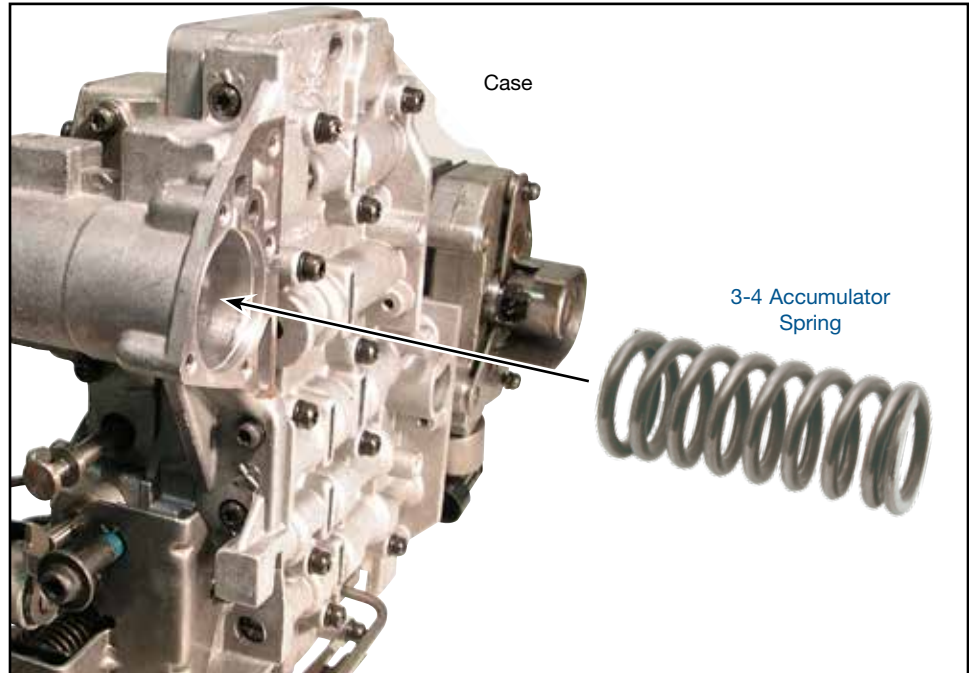

**Chrysler 42RE, 42RH, 44RE,
44RH, 46RE, 46RH, 47RE, 47RH, 48RE**

3-4 Accumulator Spring

Part No.

12861-01

Installation

Install Sonnax spring in place of OE 3-4 accumulator spring.