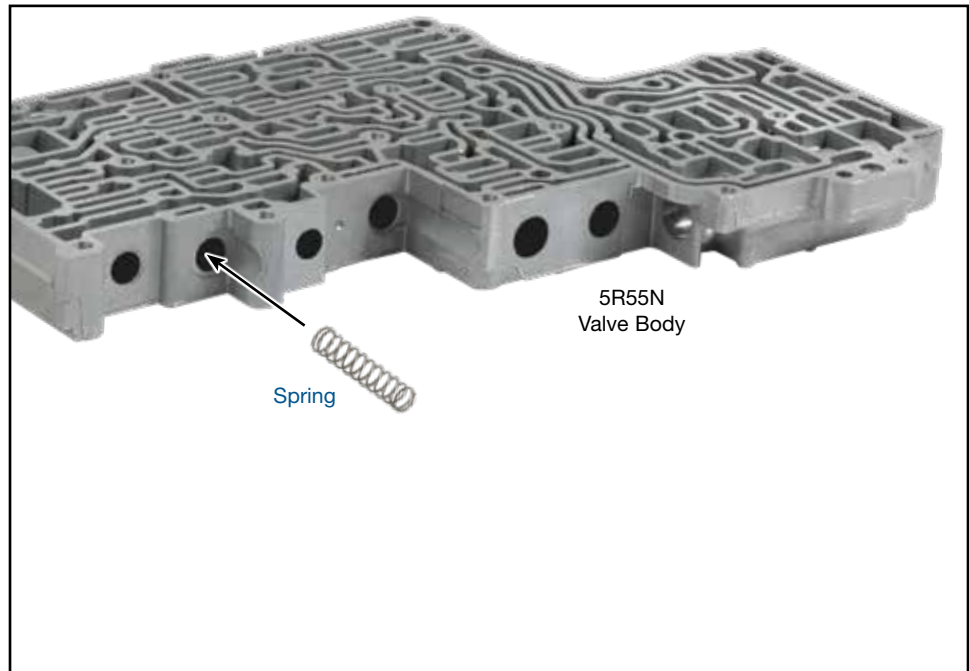

TCC Modulator Springs

Part No.
56947J-S4

Springs (5)

Ford 5R55N

1. Disassembly

- Remove OE valve train parts.
- Discard OE TCC modulator spring and keep all other parts for reuse.

2. Installation & Assembly

Install Sonnax spring, then reinstall OE valve train parts and secure with retainer.