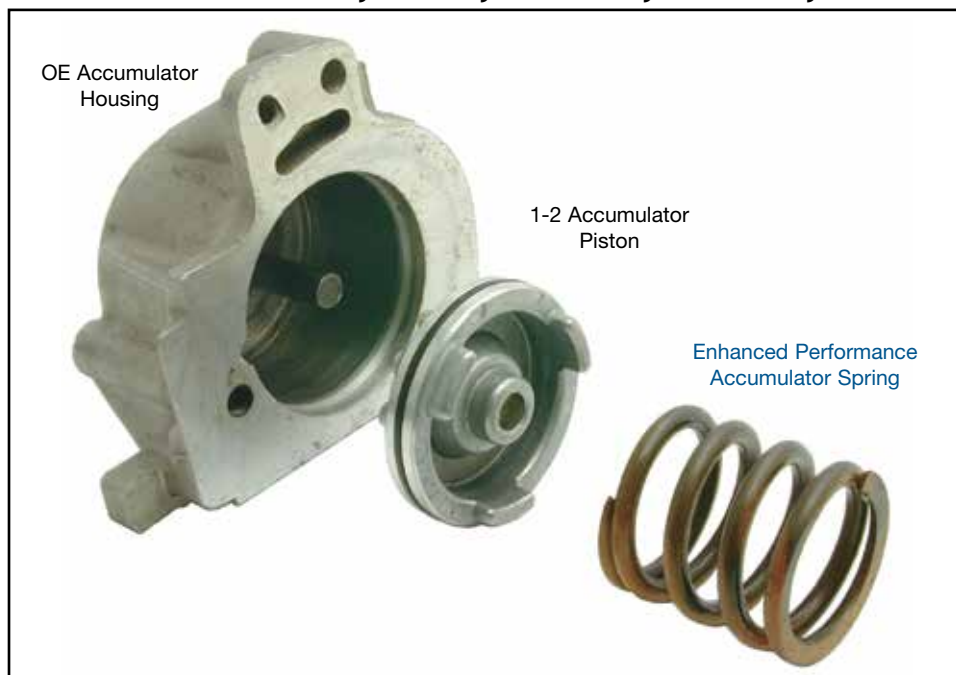

## Enhanced Performance Accumulator Spring

Part No.  
**77704S**

• Springs (5)

#### Installation

Remove OE 1-2 accumulator spring and replace with Sonnax spring.

**NOTE:** In '94-later units, install with the spring against the separator plate as shown above, or a softer-than-OE shift can result.

**Sonnax Enhanced Performance Accumulator Spring 77704S Usage Chart**

Unit		1-2	3-4	FWD
4L60 / 700-R4	Fits	YES	YES	YES (Aux Only)
	Recommended	YES	NO	NO
4L60-E 1993 Only	Fits	YES	YES	NO
	Recommended	YES	NO	N/A
4L60-E 1994-Later	Fits	YES	YES	NO
	Recommended	NO	NO	N/A
200-4R	Fits	NO	YES	
	Recommended	N/A	NO	