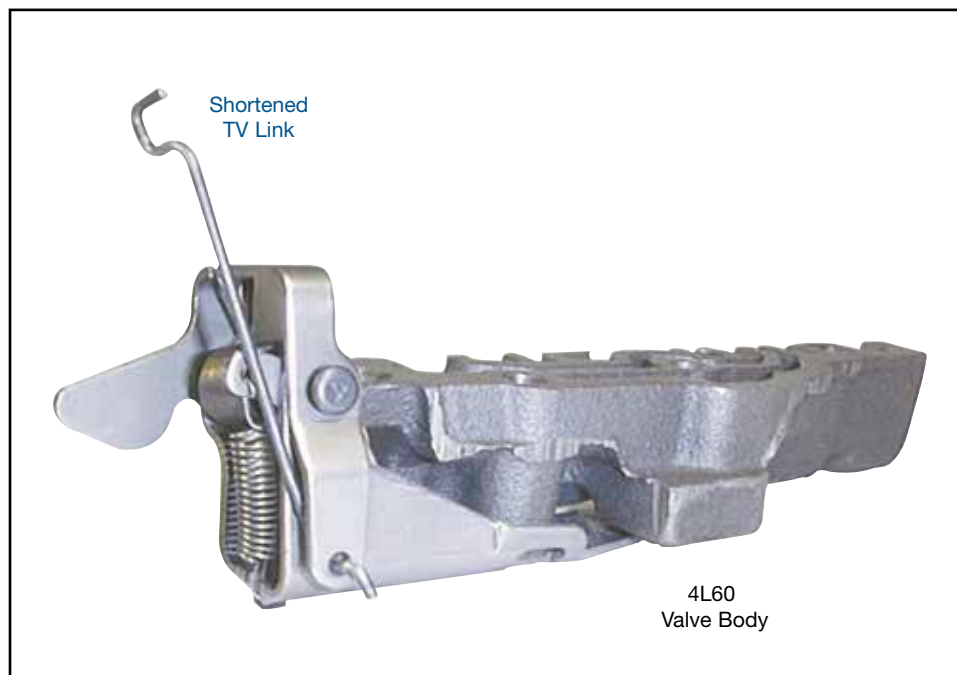

## Shortened TV Link

Part No.

**77872-01**

- Shortened TV Link (5)

**GM 4L60**

### Installation & Assembly

- Remove OE TV link.
- Replace with Sonnax shortened TV link.
- Readjust the cable.