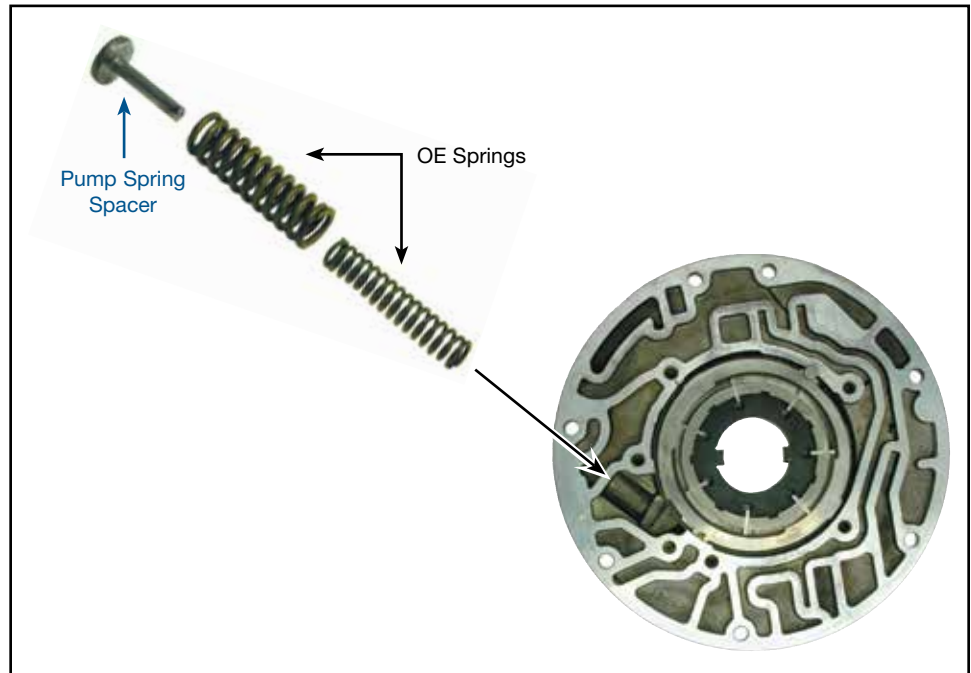

Pump Spring Spacer

Part No.

77917-RV

- Spacers (10)

GM 200-4R, 4L60, 4L60-E, 4L65-E, 4L70-E

To install the Sonnax pump spring spacer, place the two OE springs over the spacer stem and reinsert into the pump cavity with the large spacer diameter seated against the pump wall. Refer to the picture above for proper arrangement.