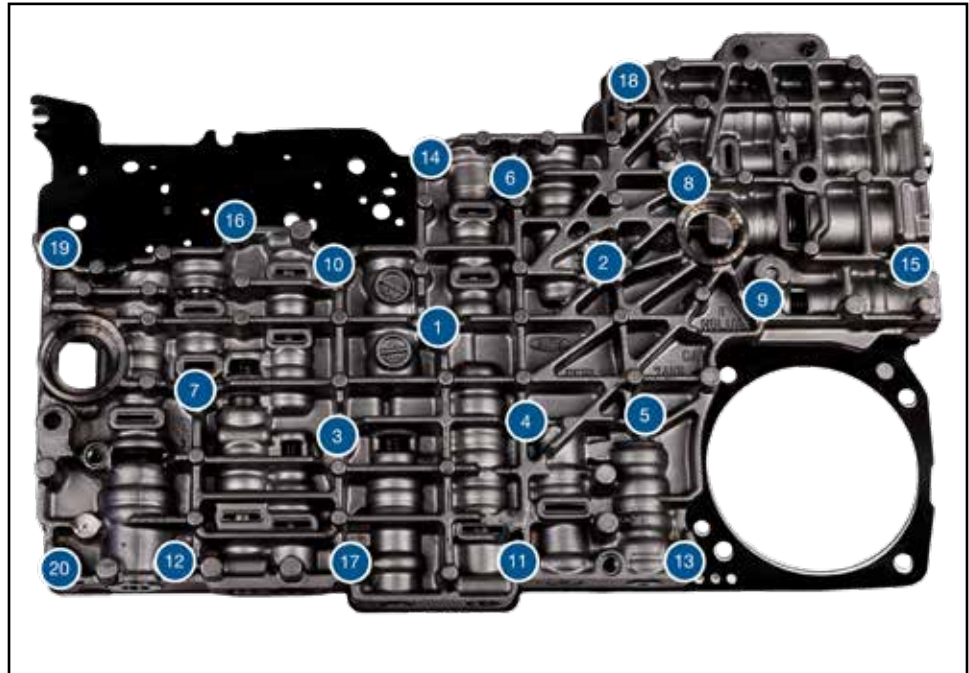

5R55S, 5R55W Remanufactured Valve Body

('02-'08)

Part No.

F032

NOTE: Solenoid pack not included. Save your existing manual valve for reuse with our remanufactured valve body.

Torque valve body bolts in sequence shown: 89 in-lb