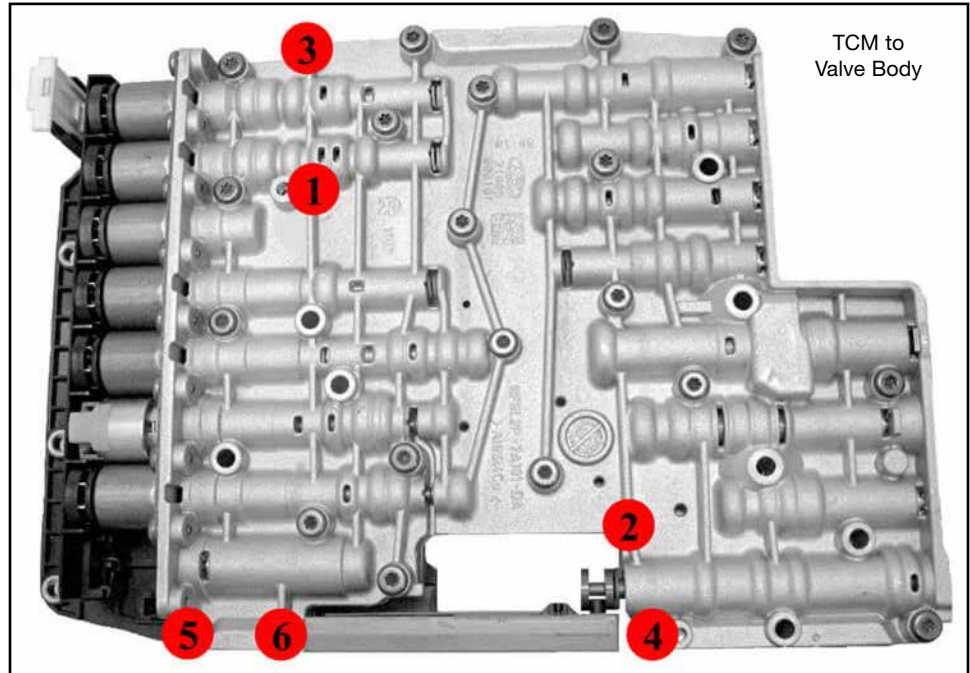

6R60 Remanufactured Valve Body

('06-'09)

Part No.
FZR60

WARNING: Do NOT touch the TCM pins or solenoid connectors.

Torque valve body bolts in sequence shown: 53 in-lb