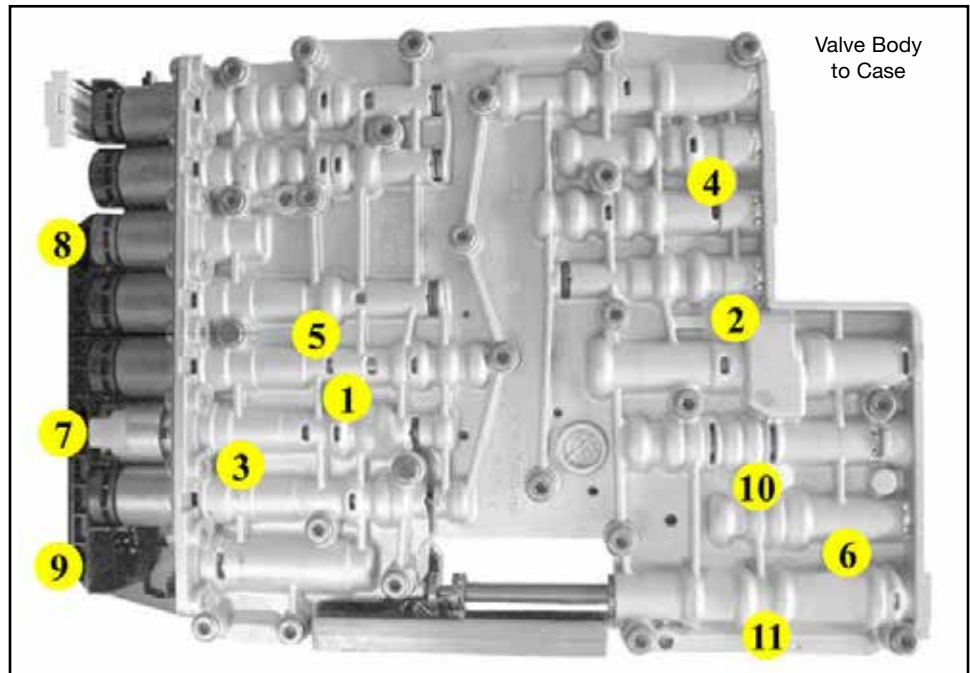

6R60 Remanufactured Valve Body

('06-'09)

Part No.
FZR60

WARNING: Do NOT touch the TCM pins or solenoid connectors.

Torque valve body bolts in sequence shown: 53 in-lb