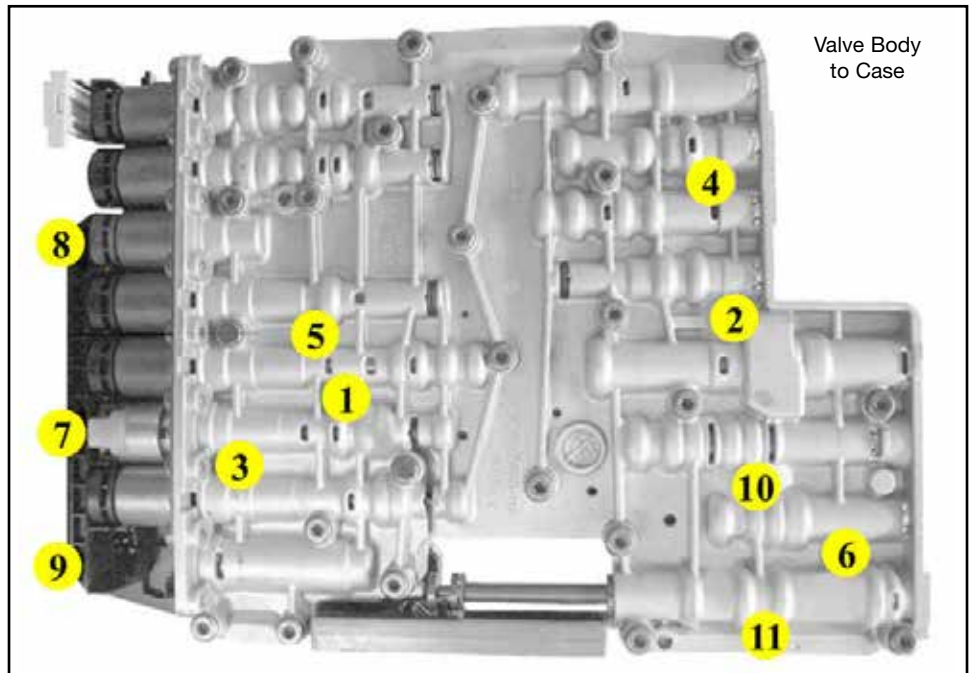

6R80 (2009-2014) Remanufactured Valve Body

Part No.

FZR80

WARNING: DO NOT touch the TCM pins or solenoid connectors.

Torque valve body bolts in sequence shown: 53 in-lb