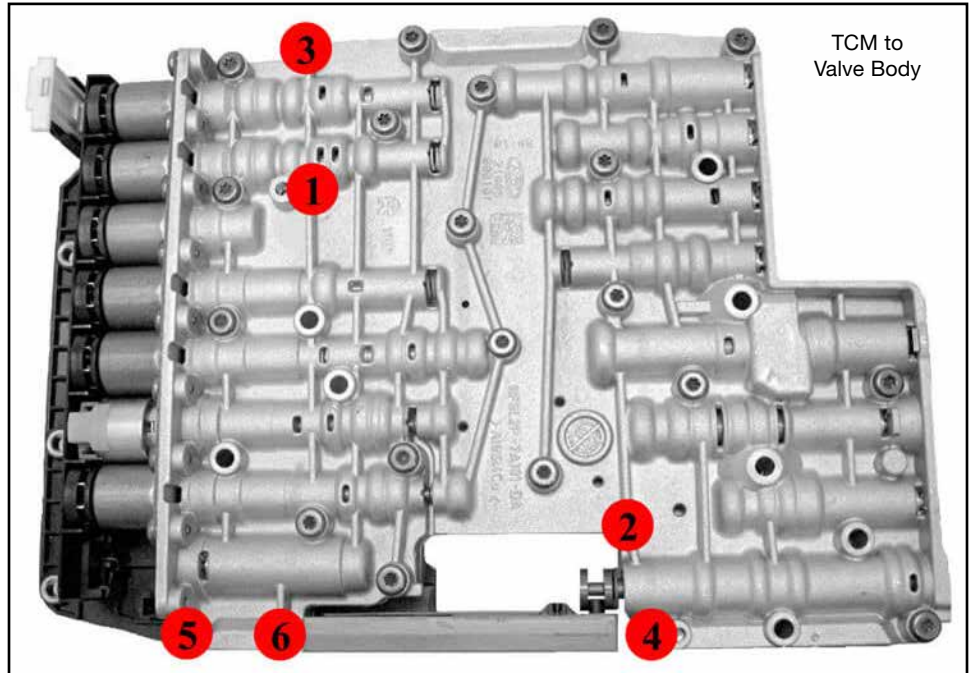

6R80 (2009-2014) Remanufactured Valve Body

Part No.

FZR80

WARNING: DO NOT touch the TCM pins or solenoid connectors.

Torque valve body bolts in sequence shown: 53 in-lb