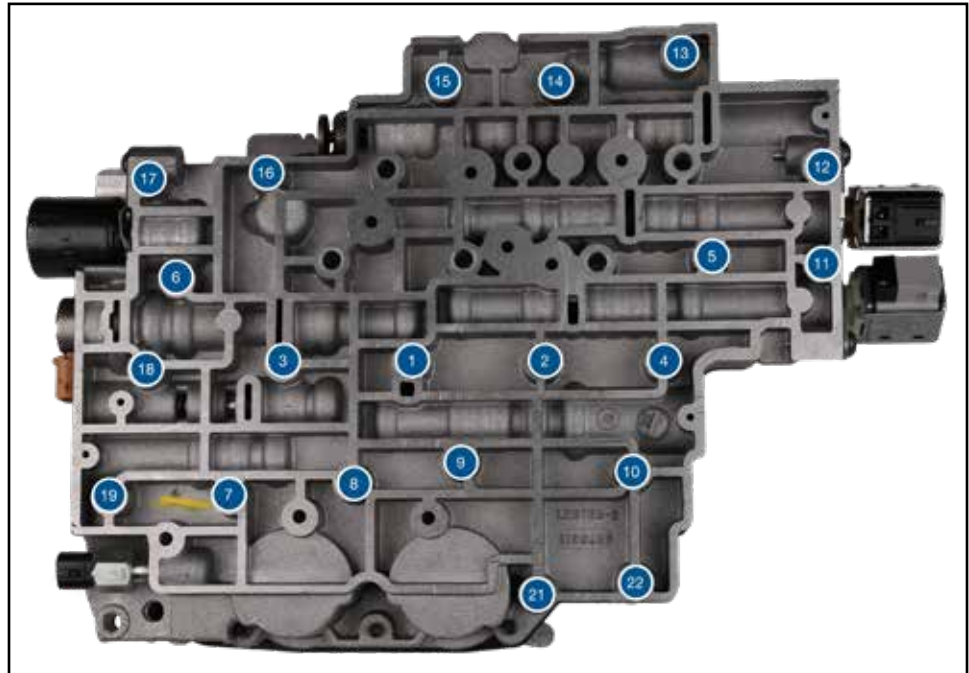

## 4L80-E, 4L85-E Remanufactured Valve Body

('92-'96, Temperature Sensor in  
Wire Harness)

**Part No.**

**GM027**

Torque valve body bolts in sequence shown: 97 in-lb