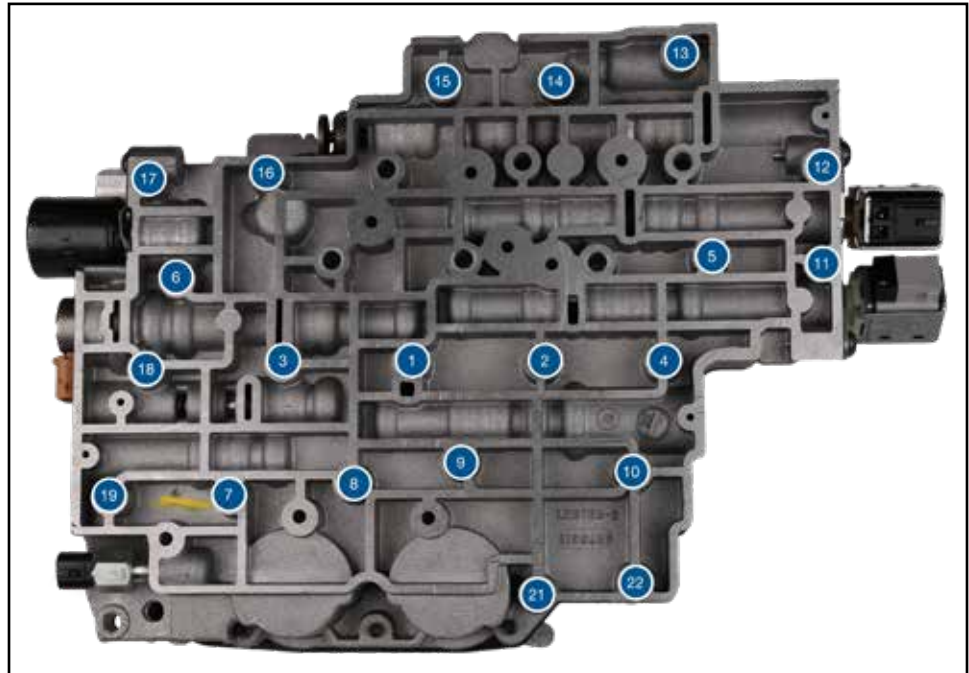

4L80-E, 4L85-E Remanufactured Valve Body

('04-Later)

Part No.

GM029

Torque valve body bolts in sequence shown: 97 in-lb