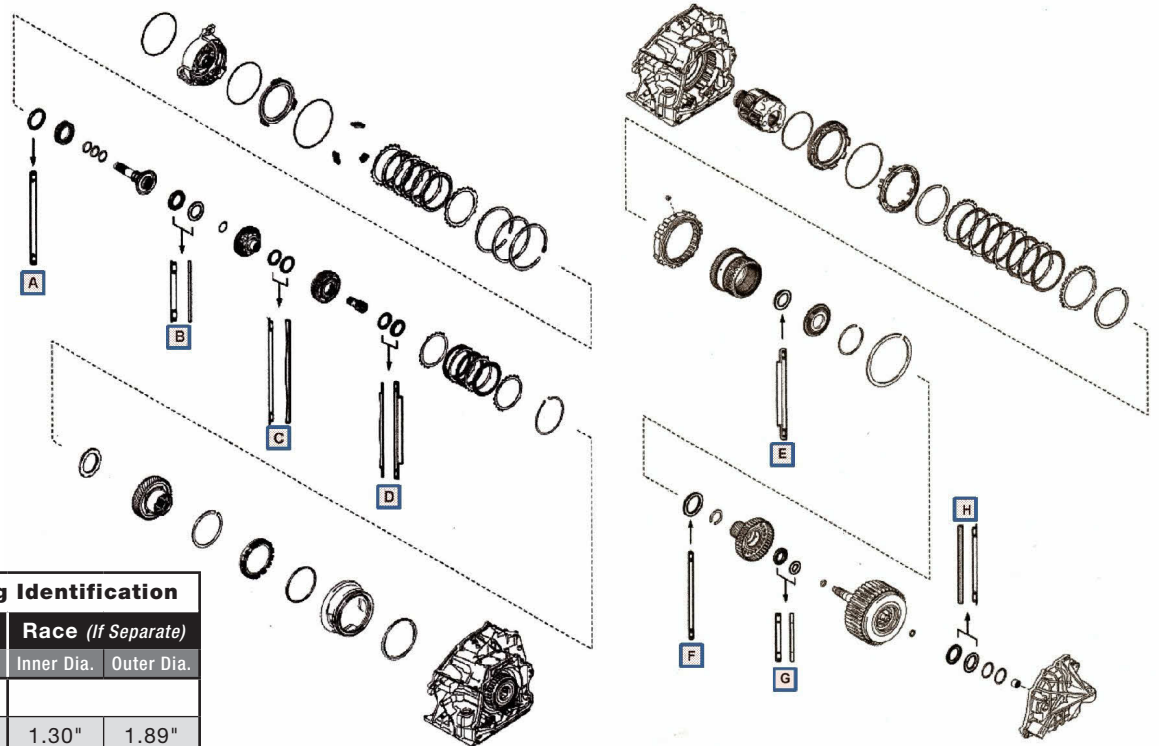

Toyota U760E, U760F

Bearing Kit

Part No.
SBK-TOY01

- Stator Support/Input Sun Gear A
- Input Sun/UD Planet* B
- UD Planet/Ring Gear* C
- Ring Gear/Transfer Gear* D
- Planet/Gear Annulus E
- Planet/Sun Gear F
- Sun Gear/Direct Drum* G
- Direct/Rear Cover* H

*Includes separate race.

U760E, U760F Bearing Identification				
ID Letter	Bearing		Race (If Separate)	
	Inner Dia.	Outer Dia.	Inner Dia.	Outer Dia.
A	2.27"	2.95"		
B	1.15"	1.90"	1.30"	1.89"
C	2.47"	3.23"	2.62"	3.22"
D	2.11"	3.08"	2.34"	2.99"
E	2.21"	3.18"		
F	2.39"	3.08"		
G	1.10"	1.85"	1.03"	1.74"
H	1.93"	2.82"	2.04"	2.80"