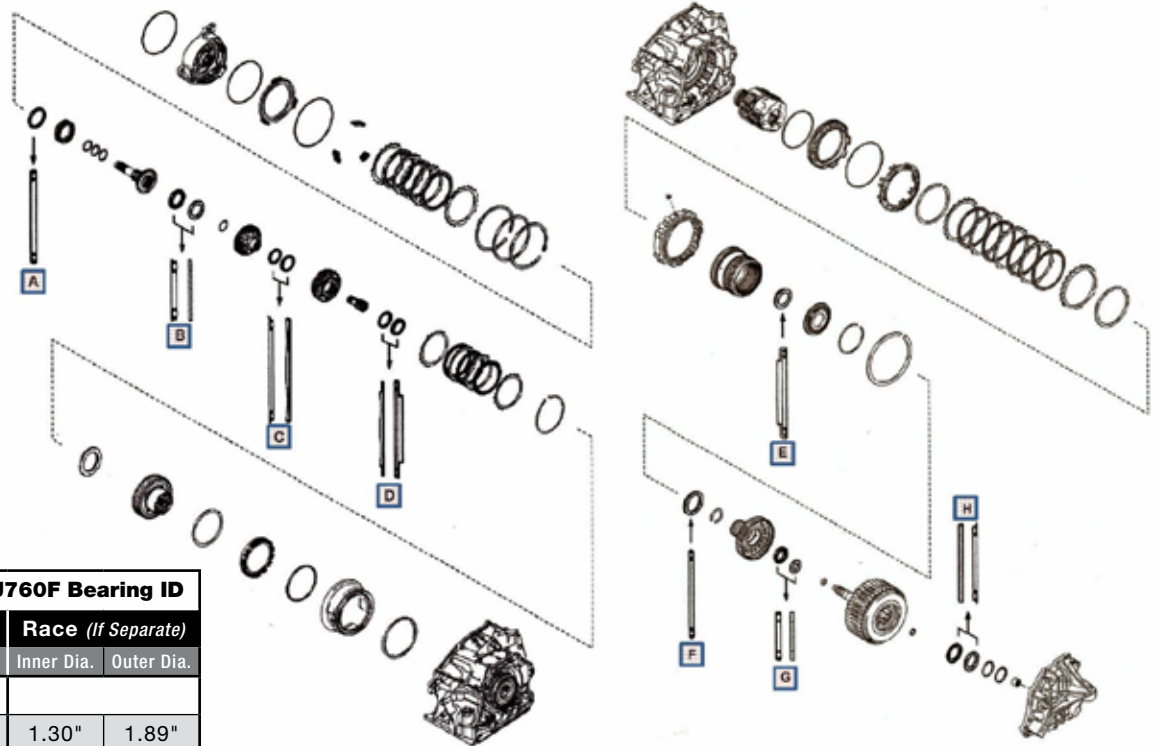

Toyota/Lexus U660E, U660F, U760E, U760F

Bearing Kit

Part No.

SBK-TOY01

- Stator Support/Input Sun Gear A
- Input Sun/UD Planet* B
- UD Planet/Ring Gear* C
- Ring Gear/Transfer Gear* D
- Planet/Gear Annulus E
- Planet/Sun Gear F
- Sun Gear/Direct Drum* G
- Direct/Rear Cover* H

*Includes separate race.

U660E, U660F, U760E, U760F Bearing ID

ID Letter	Bearing		Race (If Separate)	
	Inner Dia.	Outer Dia.	Inner Dia.	Outer Dia.
A	2.27"	2.95"		
B	1.15"	1.90"	1.30"	1.89"
C	2.47"	3.23"	2.62"	3.22"
D	2.11"	3.08"	2.34"	2.99"
E	2.21"	3.18"		
F	2.39"	3.08"		
G	1.10"	1.85"	1.03"	1.74"
H	1.93"	2.82"	2.04"	2.80"