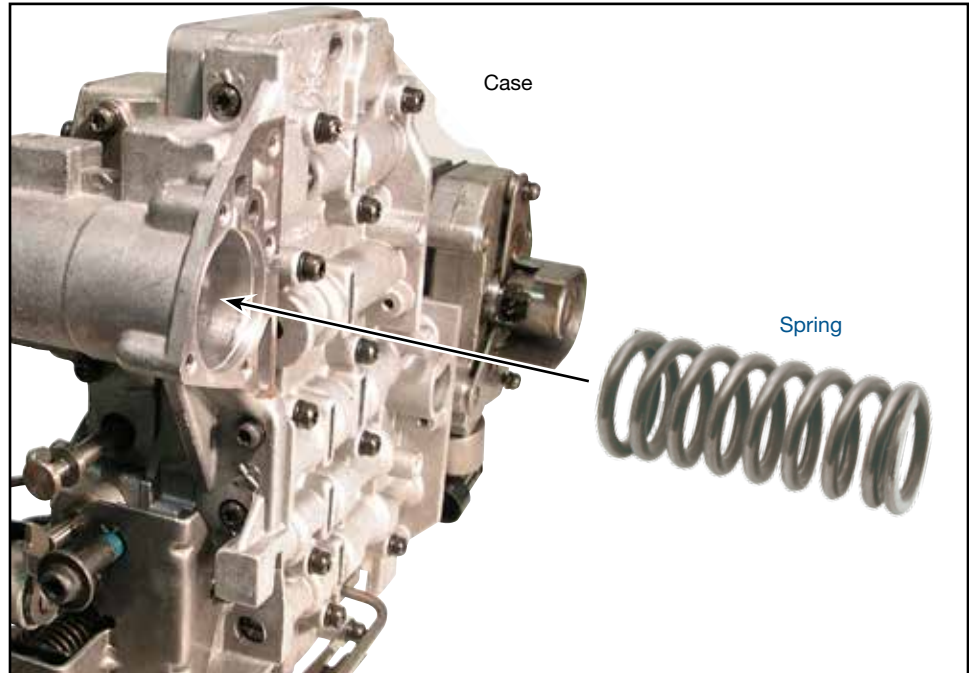

3-4 Accumulator Spring

Part No.

12861-01

Chrysler 42RE, 42RH, 46RE, 46RH, 47RE, 47RH, 48RE

Installation

Install Sonnax spring in place of OE 3-4 accumulator spring.