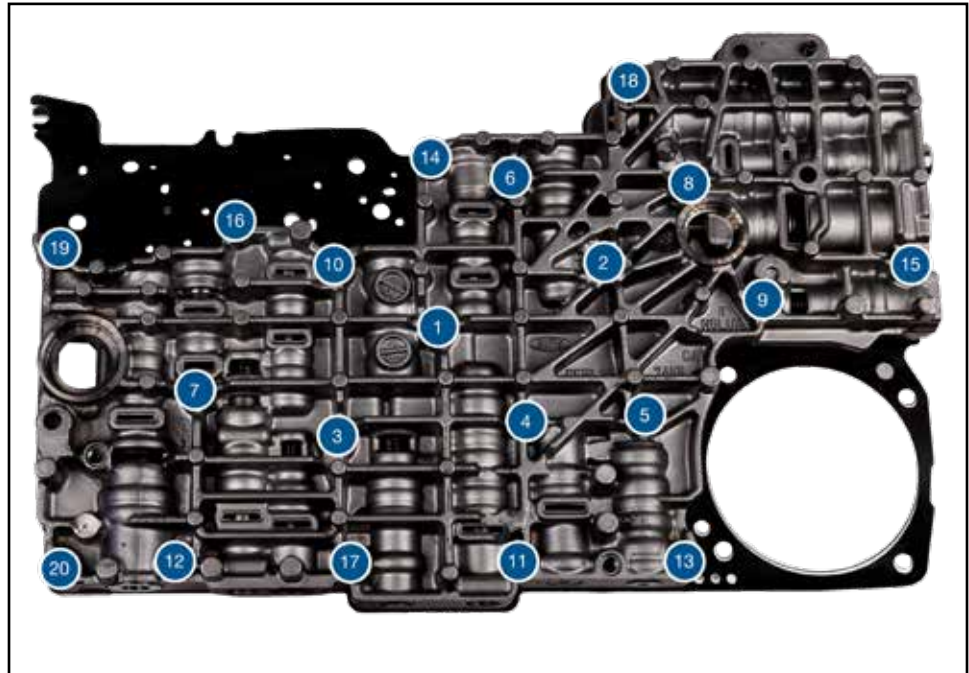

## 5R55S, 5R55W Remanufactured Valve Body

('01-'08)

### Part No.

**F032**

**NOTE:** Solenoid pack not included. Save your existing manual valve for reuse with our remanufactured valve body.

Torque valve body bolts in sequence shown: 89 in-lb