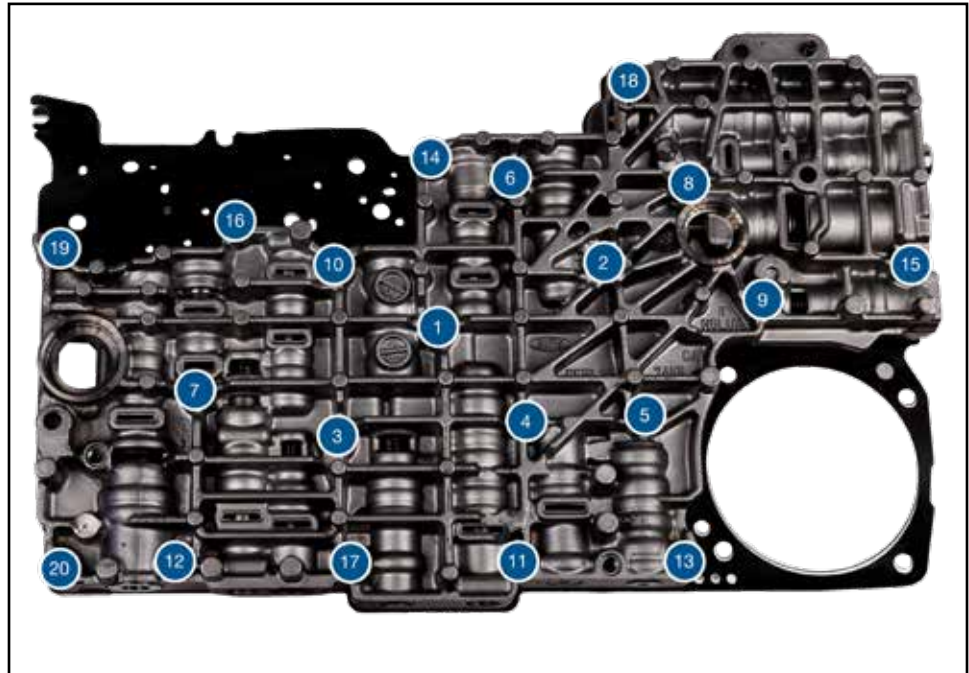

5R55S, 5R55W Remanufactured Valve Body

('09-Later)

Part No.

F035

NOTE: Solenoid pack not included. Save your existing manual valve for reuse with our remanufactured valve body.

Torque valve body bolts in sequence shown: 89 in-lb