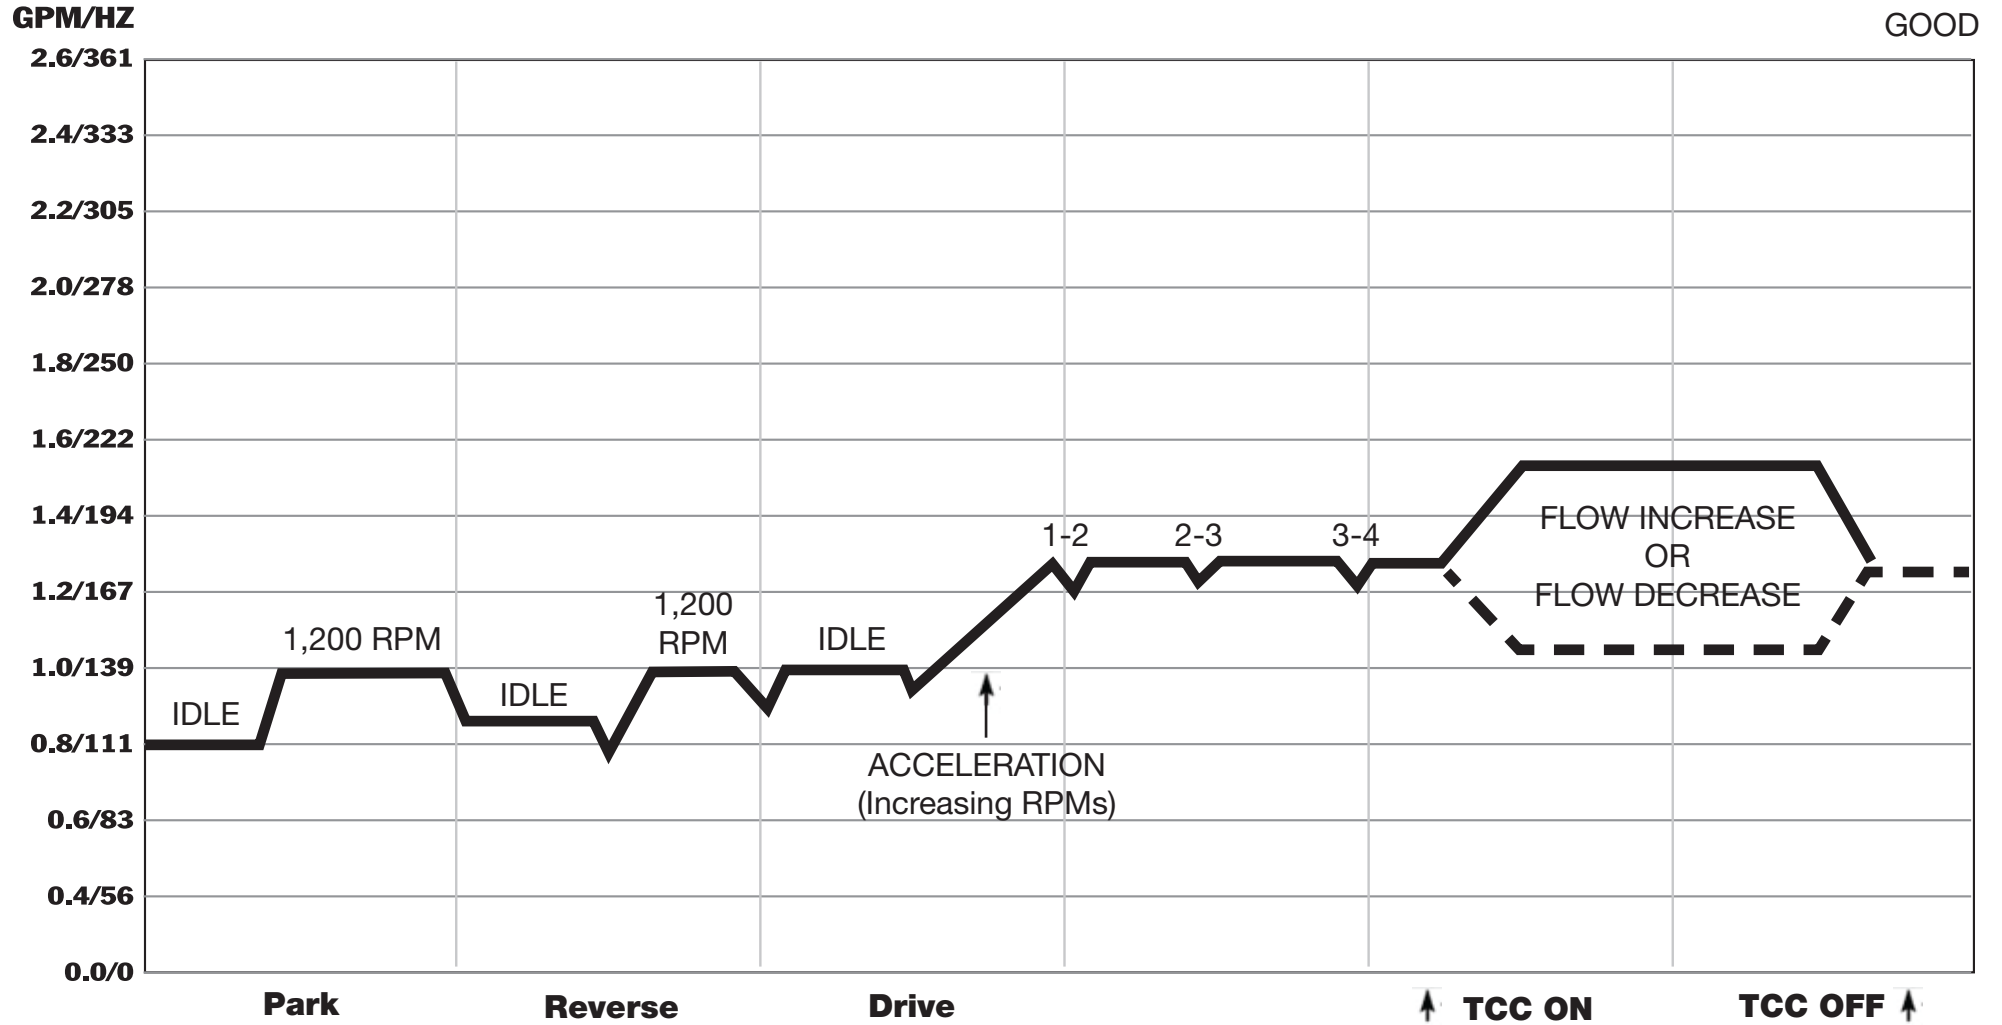

# Ford 6F35, '15 Explorer

Condition: General Flow