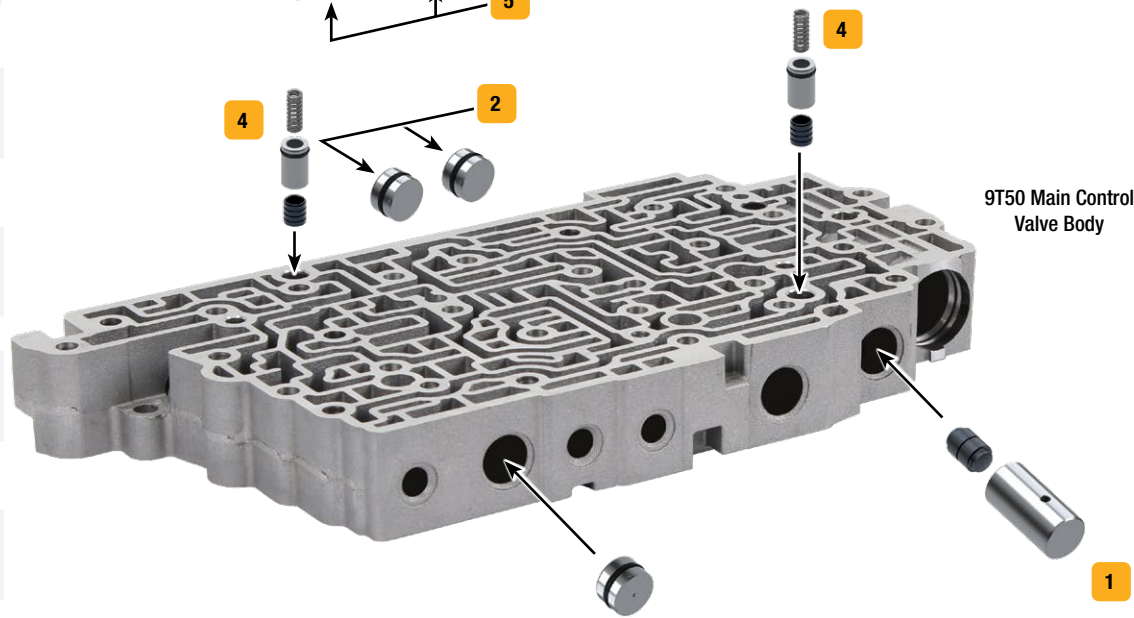

Click on part numbers for product details or visit [www.sonnax.com](http://www.sonnax.com) to see all products for the unit(s) shown here.

Symptoms/Benefits	Product Name	Part No.	Details	Tooling
<b>Multiple Symptoms</b>				
The first step in correcting common shift problems	Zip Kit®	9T45-ZIP	ZIP	
<b>Pressure Problems</b>				
Park release issues	ETRS Mode 2 Boost Valve Kit	1 184740-06K	ZIP	
Harsh shifts, Burnt clutches, Pressure loss, Soft shifts, Flare shifts	O-Ringed End Plug Kit	2 184740-03K	ZIP Includes 5 end plugs	
Erratic line pressure, Burnt clutches, Poor shift quality, Low converter & lube flow	Pressure Regulator Boost Valve Kit	3 184740-02K	ZIP	
Burnt clutches, Soft shifts, Shift concerns associated with circuit pressure loss	Signal Damper Piston Kit	4 184740-01K	ZIP Includes 4 pistons	
<b>Component Damage/Failure</b>				
Loss of shift solenoid control pressure, Poor shift quality, Various shift concerns	Solenoid Stabilization Clip Insert	5 184740-04K	ZIP 4/Bag	