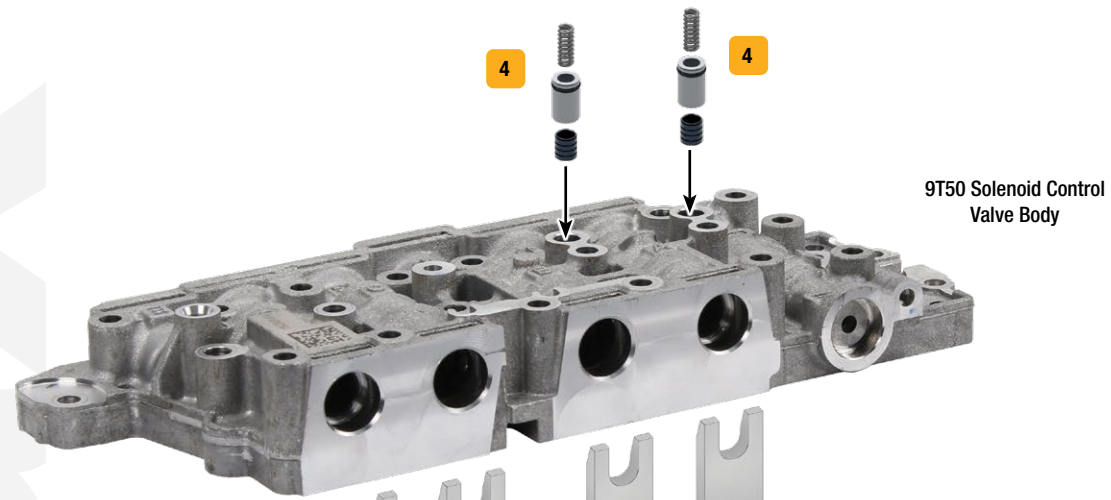

Click on part numbers for product details or visit [www.sonnax.com](http://www.sonnax.com) to see all products for the unit(s) shown here.

Symptoms/Benefits	Product Name	Part No.	Details	Tooling
<b>Multiple Symptoms</b>				
The first step in correcting common shift problems	Zip Kit®	9T45-ZIP	ZIP	
<b>Pressure Problems</b>				
Park release issues	ETRS Mode 2 Boost Valve Kit	1 184740-06K	ZIP	
Harsh shifts, Burnt clutches, Pressure loss, Soft shifts, Flare shifts	O-Ringed End Plug Kit	2 184740-03K	ZIP Includes 5 end plugs	
Erratic line pressure, Burnt clutches, Poor shift quality, Low converter & lube flow	Pressure Regulator Boost Valve Kit	3 184740-02K	ZIP	
Burnt clutches, Soft shifts, Shift concerns associated with circuit pressure loss	Signal Damper Piston Kit	4 184740-01K	ZIP Includes 4 pistons	
<b>Component Damage/Failure</b>				
Loss of shift solenoid control pressure, Poor shift quality, Various shift concerns	Solenoid Stabilization Clip Insert	5 184740-04K	ZIP 4/Bag	