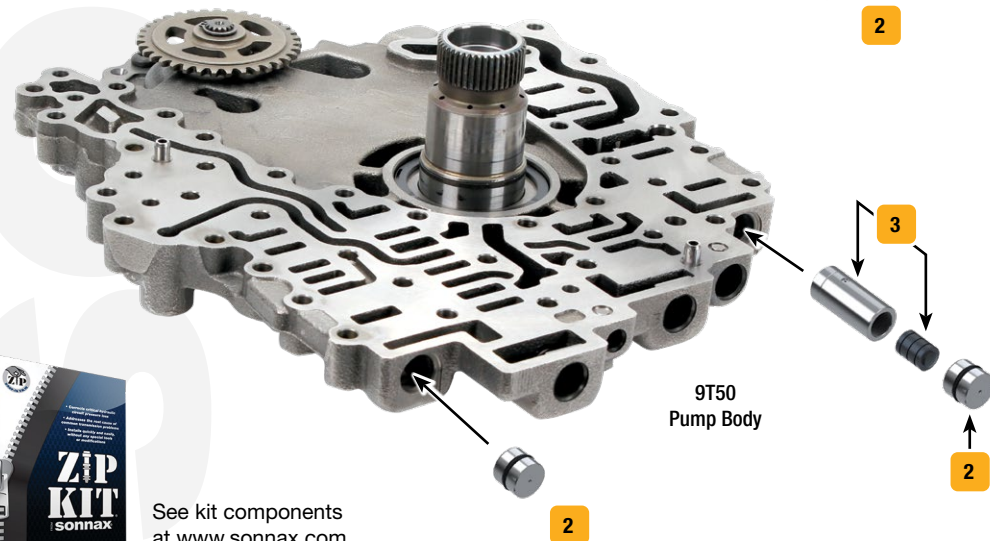

Click on part numbers for product details or visit [www.sonnax.com](http://www.sonnax.com) to see all products for the unit(s) shown here.

Symptoms/Benefits	Product Name	Part No.	Details	Tooling
<b>Multiple Symptoms</b>				
The first step in correcting common shift problems	Zip Kit®	9T45-ZIP	ZIP	
<b>Pressure Problems</b>				
Park release issues	ETRS Mode 2 Boost Valve Kit	1 184740-06K	ZIP	
Harsh shifts, Burnt clutches, Pressure loss, Soft shifts, Flare shifts	O-Ringed End Plug Kit	2 184740-03K	ZIP Includes 5 end plugs	
Erratic line pressure, Burnt clutches, Poor shift quality, Low converter & lube flow	Pressure Regulator Boost Valve Kit	3 184740-02K	ZIP	
Burnt clutches, Soft shifts, Shift concerns associated with circuit pressure loss	Signal Damper Piston Kit	4 184740-01K	ZIP Includes 4 pistons	
<b>Component Damage/Failure</b>				
Loss of shift solenoid control pressure, Poor shift quality, Various shift concerns	Solenoid Stabilization Clip Insert	5 184740-04K	ZIP 4/Bag	