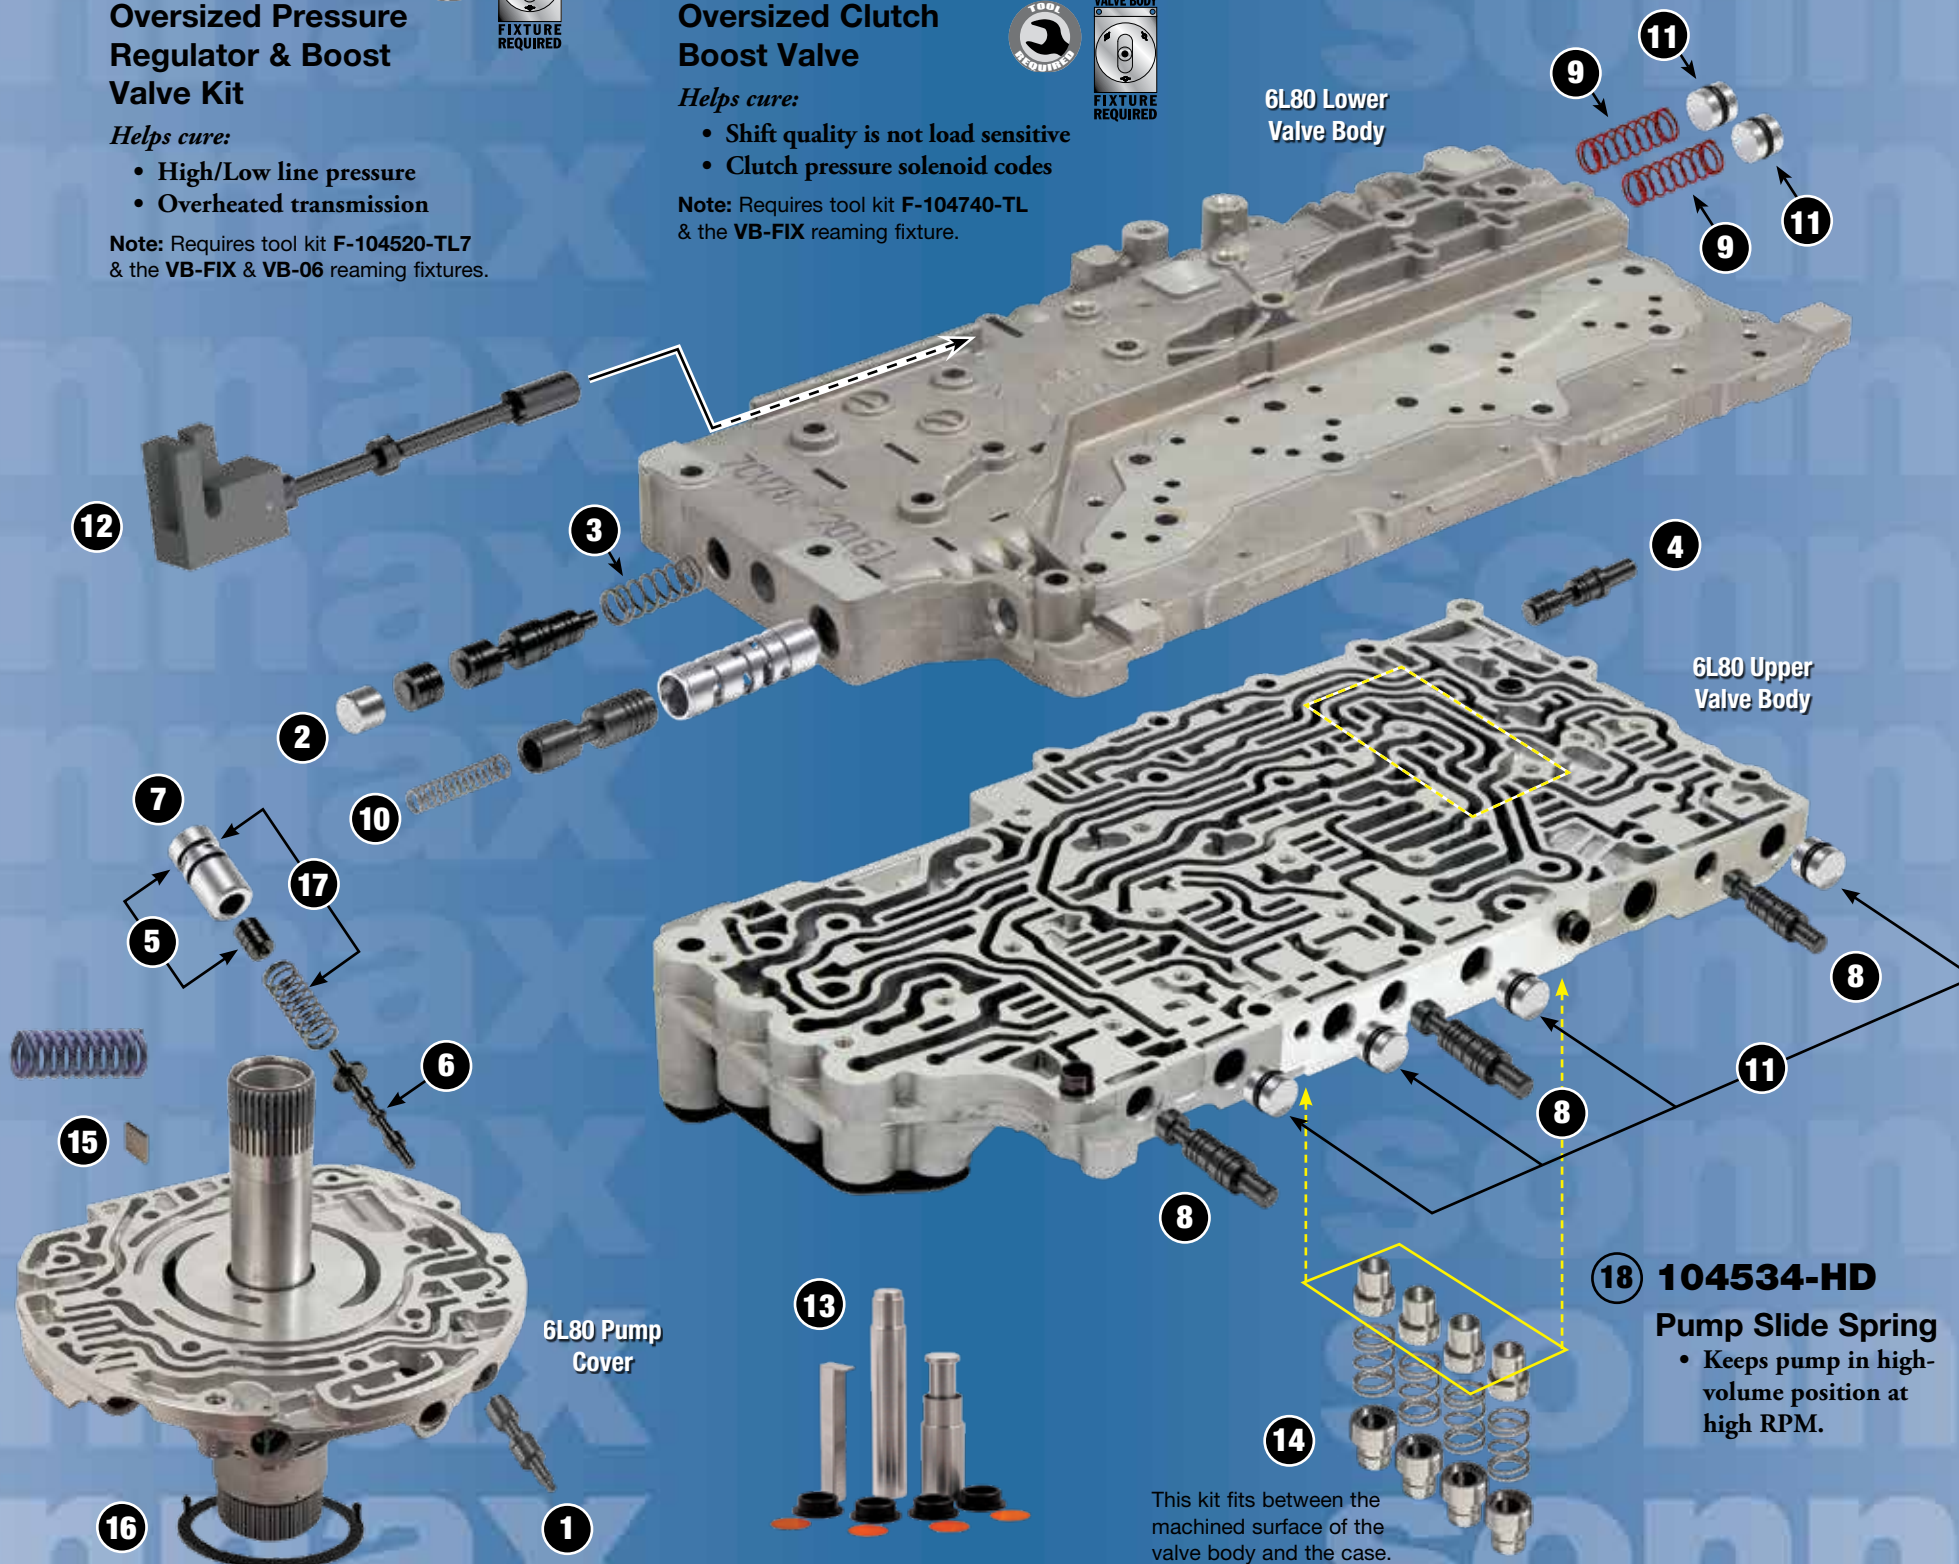

3 104740-45K
TCC Regulator Valve Spring

Helps cure:

- Solenoid performance codes
- Clutch failure

4 104740-12
Oversized AFL Valve

Helps cure:

- Wrong gear starts
- Solenoid codes

Note: Requires tool kit F-104740-TL12
& the VB-FIX reaming fixture.

5 104520-01K
Boost Valve Kit

6 104520-03K
Pressure Regulator Valve Kit

Helps cure:

- High/Low line pressure
- Harsh/Soft shifts

7 104520-07K
**Oversized Pressure
Regulator & Boost
Valve Kit**

Helps cure:

- High/Low line pressure
- Overheated transmission

Note: Requires tool kit F-104520-TL7
& the VB-FIX & VB-06 reaming fixtures.

8 104740-01 Fits Any of 3 Locations
**Oversized Clutch
Boost Valve**

Helps cure:

- Shift quality is not load sensitive
- Clutch pressure solenoid codes

Note: Requires tool kit F-104740-TL
& the VB-FIX reaming fixture.

This kit fits between the
machined surface of the
valve body and the case.

9 104740-02K Mid 2010-Earlier
Fits 2 Locations
Clutch Select Valve Spring Kit