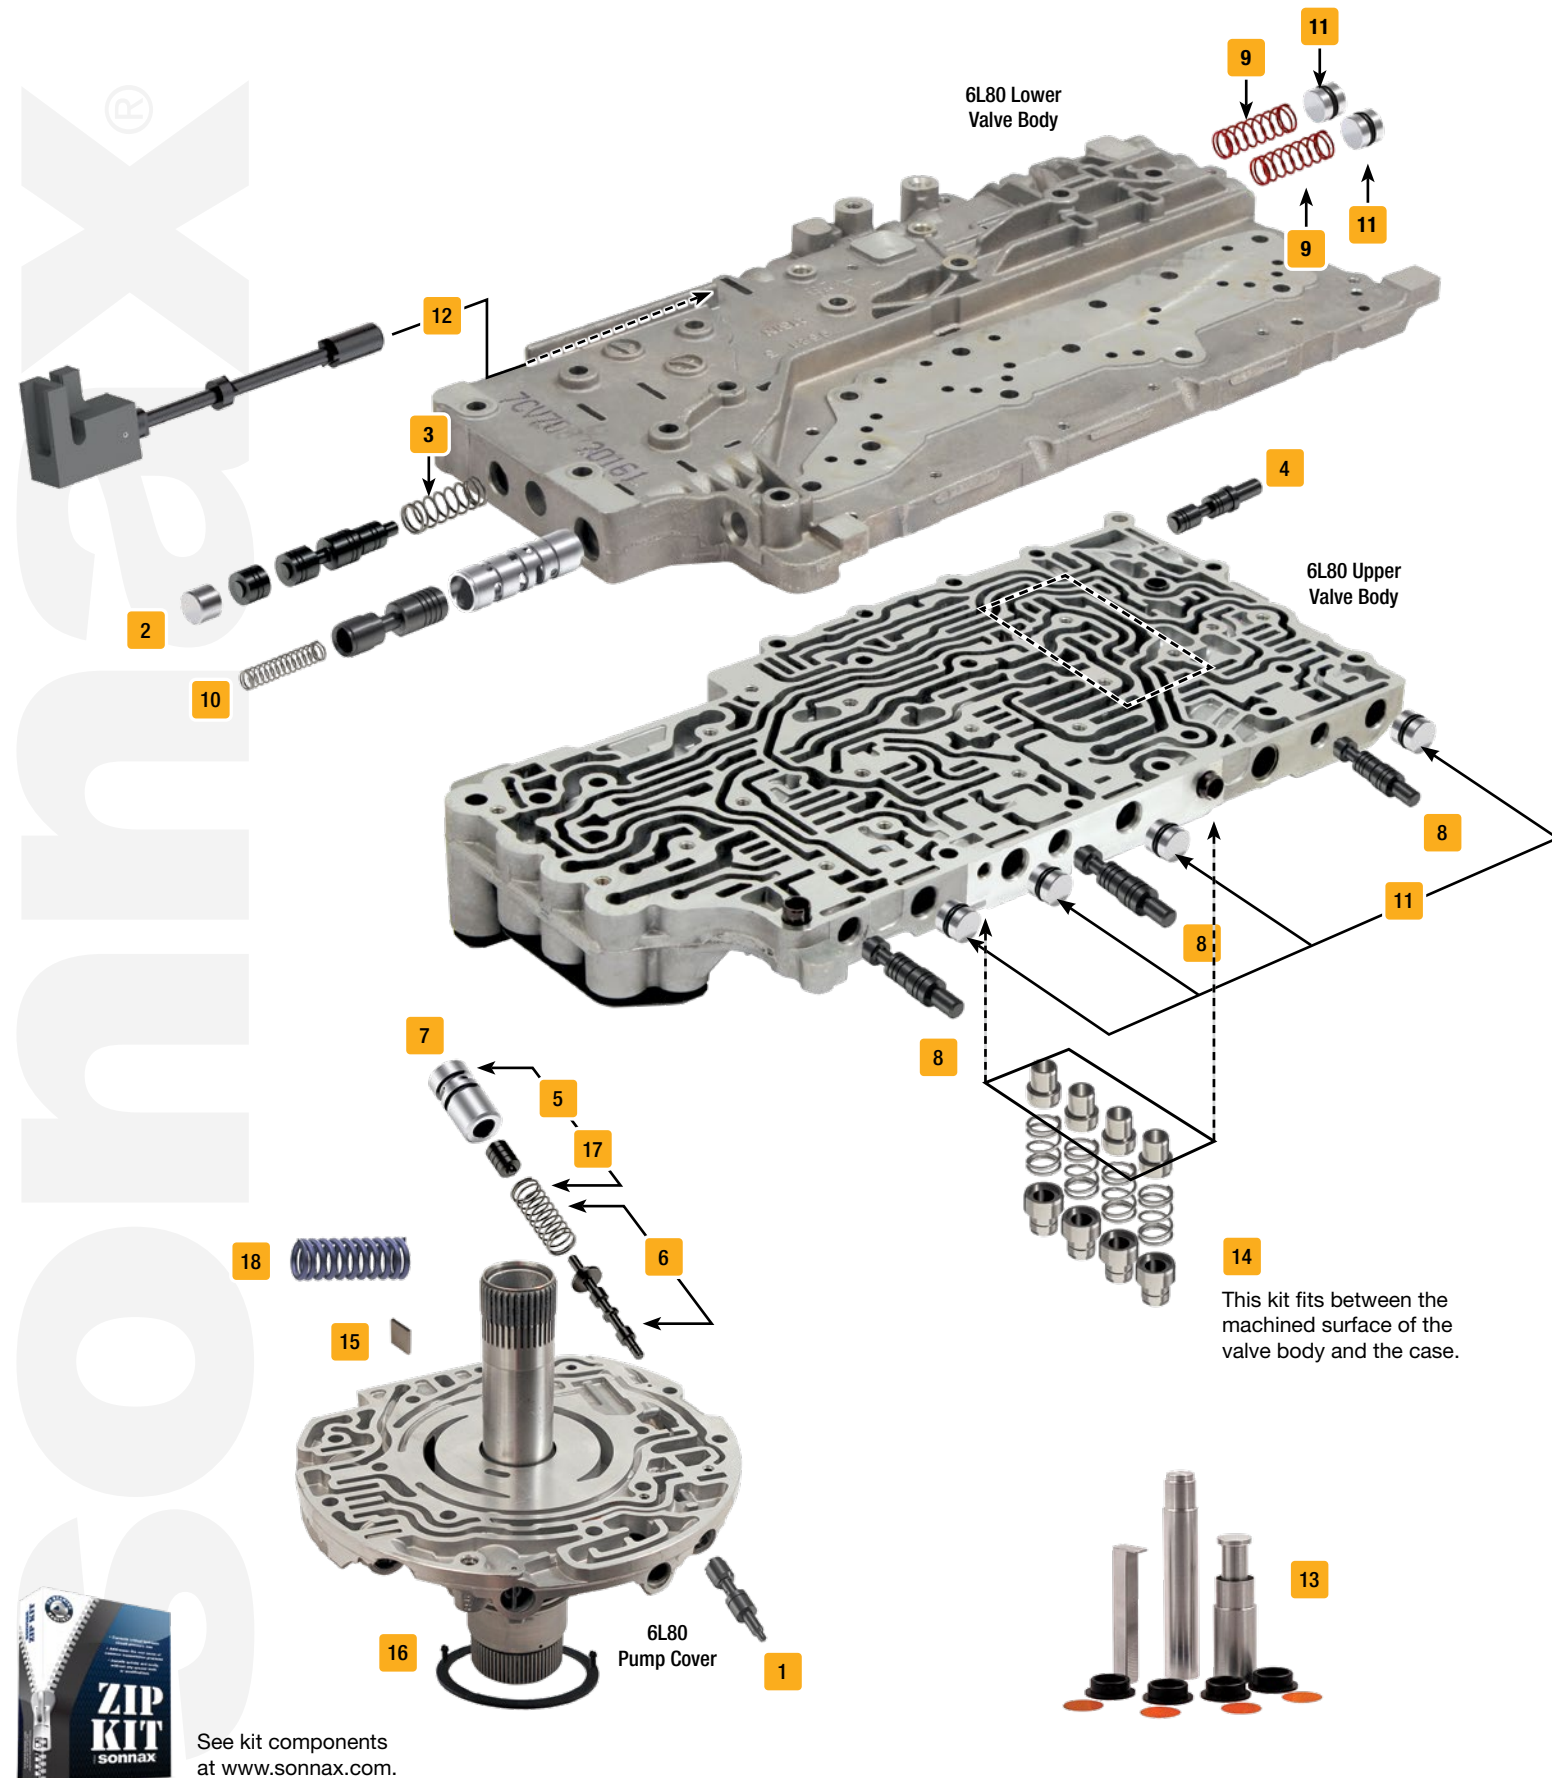

Click on part numbers for product details or visit www.sonnax.com to see all products for the unit(s) shown here.

See kit components at www.sonnax.com.

Symptoms/Part Type	Product Name	Part No.	Details	Tooling
Multiple Symptoms				
The first step in correcting common shift problems	Zip Kit®	6L45-6L90-ZIP		
TCC/Lockup Symptoms				
High TCC slip RPM, Code P0218, Code P0741, Overheated converter, Inadequate lubrication	Oversized Converter Feed Limit Valve	1 104520-11		F-104520-TL11C**
Code P0741, P0742, High TCC slip RPM, Overheated fluid, Failsafe mode, Harsh shifts	Oversized TCC Regulator Valve Kit	2 104740-07K		F-104740-TL7*
Vibration, Shudder condition	TCC Regulator Valve Spring	3 104740-45K	5/Bag	
Pressure Problems				
Solenoid performance codes, Clutch failure, Wrong gear starts, Harsh shifts, Soft shifts	Oversized AFL Valve	4 104740-12		F-104740-TL12*
Low line rise in Drive, Soft shifts, Burnt clutches	Boost Valve Kit	5 104520-12K		
Erratic line pressure, High line pressure, Low line pressure, Clutch slippage, Harsh shifts	Pressure Regulator Valve Kit Oversized Pressure Regulator & Boost Valve Kit	6 104520-14K 7 104520-07K		F-104520-TL7C**
Shift/Engagement Concerns				
Shift quality is not load sensitive, Clutch pressure solenoid codes, Burnt clutches	Oversized Clutch Boost Valve	8 104740-01	Fits any of 3 locations	F-104740-TL*
Code P0751, 1-2-3-4 Clutch burned, 3-5-Reverse clutch burned, Cruise control disabled	Clutch Select Valve Spring Kit	9 104740-02K	Mid '10-earlier, includes 2 springs	
Harsh shifts, Downshift clunk, 3-4 Bump, Bump/Flare shifts, Bind-up, Burnt clutches	Compensator Feed Regulator Valve Kit	10 104740-09K		
Shift concerns, Burnt clutches	O-Ringed End Plug Kit	11 104740-23K	Includes 6 end plugs	
No Forward, No Reverse, Gear ratio codes	Manual Valve Assembly	12 104740-24K	6L45 BMW only	
Pressure switch codes, Switch codes, Pressure control out-of-range codes, Failsafe mode	Pressure Switch Rebuild Kit Pressure Switch Rebuild Master Pack	13 124740-30K 13 124740-28K	Serves one valve body, requires installation tool kit Serves 10 valve bodies, includes installation tool kit	124740-TL30
Component Damage/Failure				
Burnt clutches, Loss of lube oil, Overheating & reduced lube feed	Center Support Seal Kit	14 104740-14K		
Lost or damaged component	Pump Vane	15 76742		
Excess endplay	Selective Pump Thrust Washer	16 33452A	3/Bag	
High Performance/Heavy Duty Upgrades				
Classic, large-ratio boost valve for crisp, clean shifts without harshness.	Line Pressure Booster Kit	17 6L80-LB1		
Keeps pump in high-volume position at high RPM	Pump Slide Spring	18 104534-HD	6L80, 6L90 only	
Tools				
	Vacuum Test Plate Kit	104740-VTP		VACTEST-01K