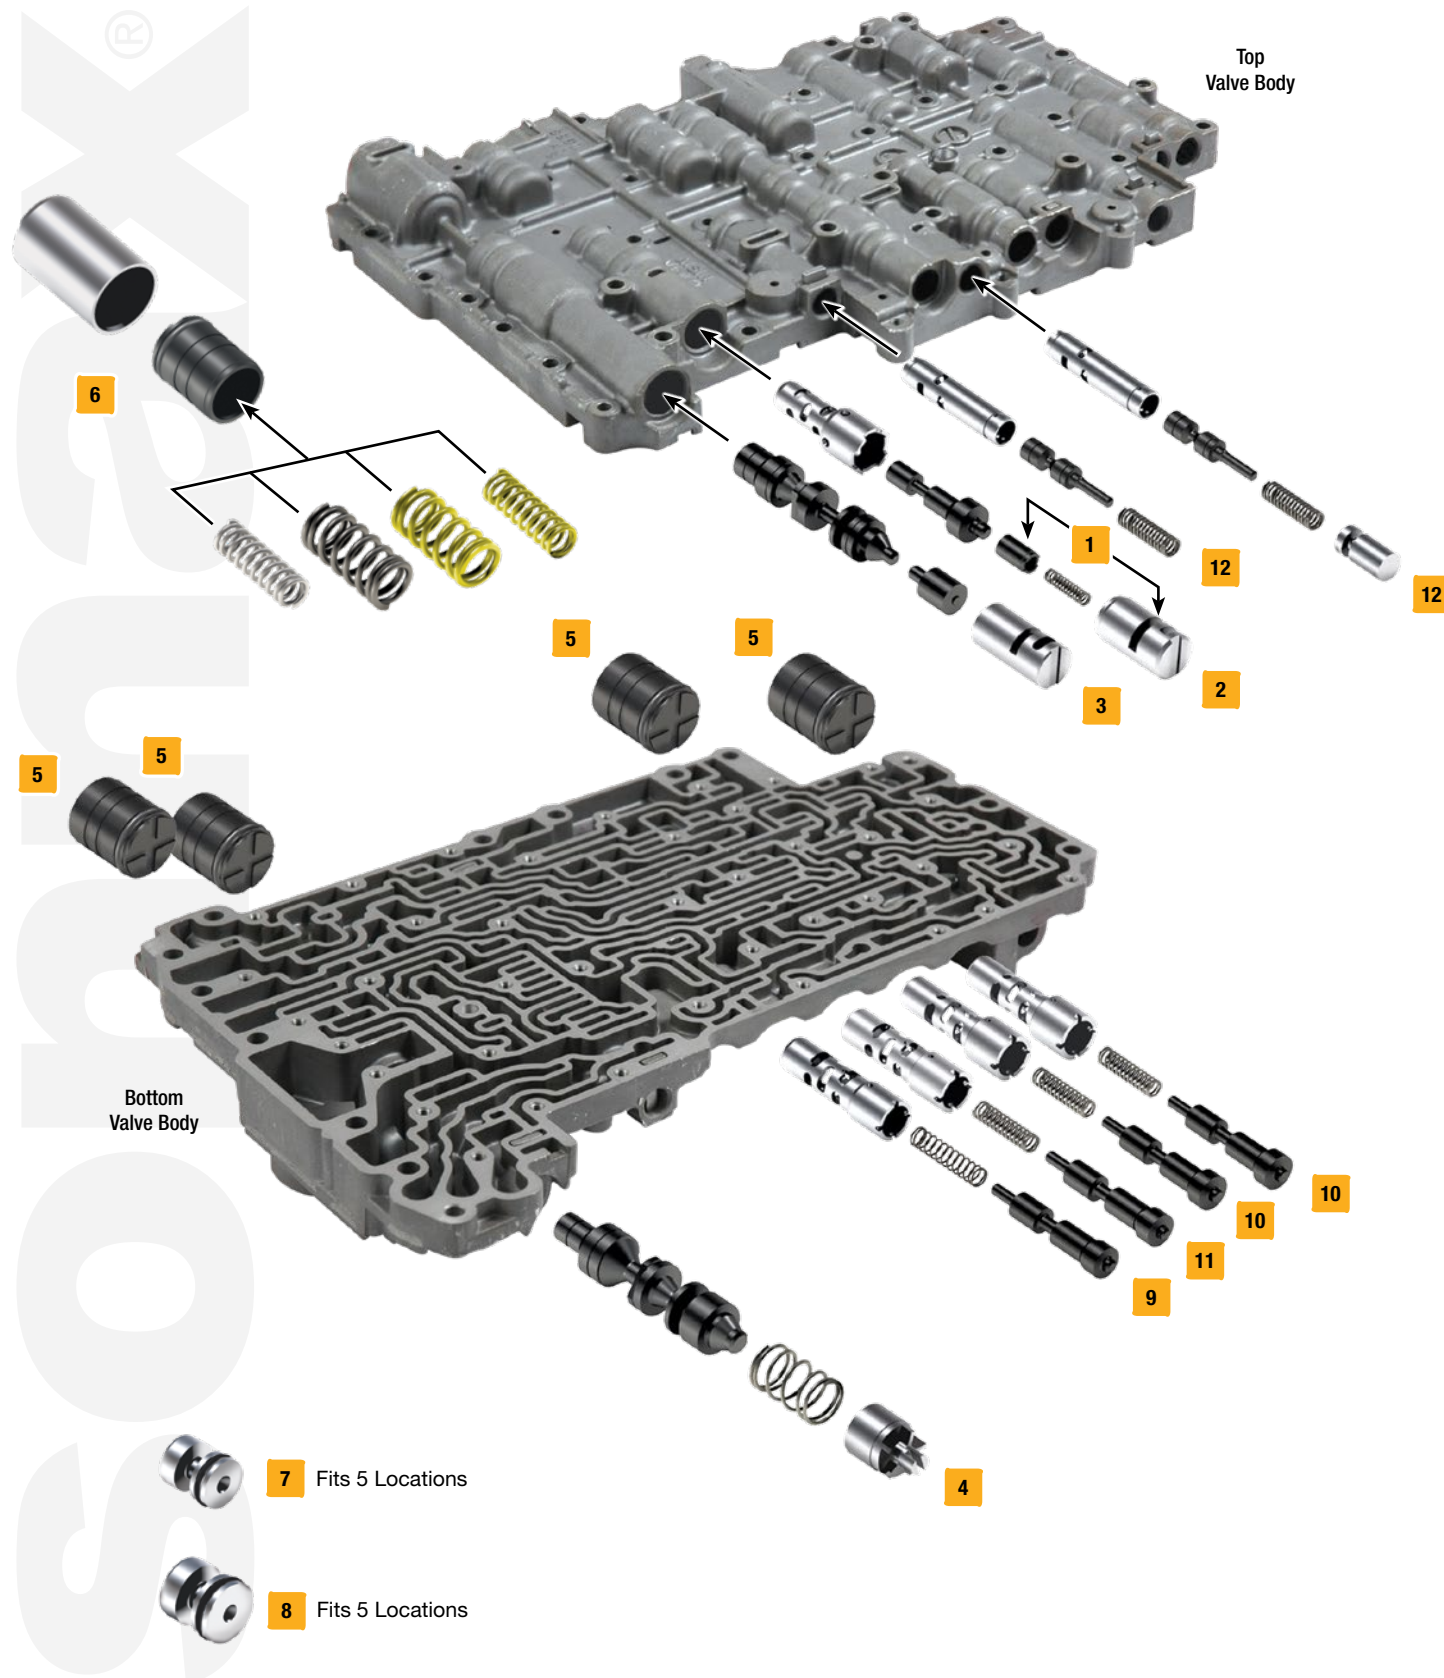

# sonnax®

Click on part numbers for product details or visit [www.sonnax.com](http://www.sonnax.com) to see all products for the unit(s) shown here.

Symptoms/Part Type	Product Name	Part No.	Details	ZIP Drop-In Zip Valve™ Parts	Tooling
<b>TCC/Lockup Symptoms</b>					
TCC codes, TCC apply & release concerns, RPM surge on light acceleration	Lockup Clutch Control Plunger Valve Kit	1 25741-34K	ZIP		
TCC codes, TCC apply & release concerns, RPM surge on coast, Harsh downshifts	Lockup Clutch Control Valve Kit	2 25741-29K			F-25741-TL29*
TCC codes, TCC slip, Converter shudder, TCC surge, Overheated fluid, bushings & converter	Secondary Pressure Regulator Valve Kit	3 25741-11K			F-25741-TL11*
<b>Pressure Problems</b>					
High line pressure in Reverse, Overheated fluid & TCC lining, Bushing failure	Oversized Pressure Regulator Valve Kit	4 25741-01K			F-25741-TL*‡
<b>Shift/Engagement Concerns</b>					
Poor shift quality, Forward slip, Delayed engagement, Burnt clutches	Accumulator Piston Kit	5 15741-14K	ZIP Fits any of 4 locations		
Severe wear at accumulator bores, Low clutch oil pressure, Low TCC pressure	Accumulator Piston Kit	6 39741-42K	ZIP Fits any of 4 locations, includes selective springs		
Shift concerns associated with circuit pressure loss	O-Ringed End Plug Kit	7 15741-35K	ZIP 9mm, includes 5 end plugs		
	O-Ringed End Plug Kit	8 15741-36K	ZIP 11mm, includes 5 end plugs		
Delayed Forward, Coastdown Neutral, Flare shifts, K1 Clutch burned	K1 Clutch Control Valve Kit	9 25741-25K			F-25741-TL25*
1-2 Flare, 2-3 Flare, 5-6 Flare, Flare downshift (K2), Bind-up (K2), Brake distress	K2 Clutch/B1 Brake Control Valve Kit	10 25741-05K	Fits either of 2 locations		F-25741-TL5*
2-3 Shift concerns, 4-5 Concerns, Delayed Reverse, K3 Clutch burned	K3 Clutch Control Valve Kit	11 25741-08K			F-25741-TL8*
Linear solenoid codes, Gear ratio codes, Kickdown slip, Kickdown shock, 4th Slip, 5th Slip	Solenoid Modulator Valve Kit	12 25741-18K	Fits either of 2 locations		F-25741-TL18*