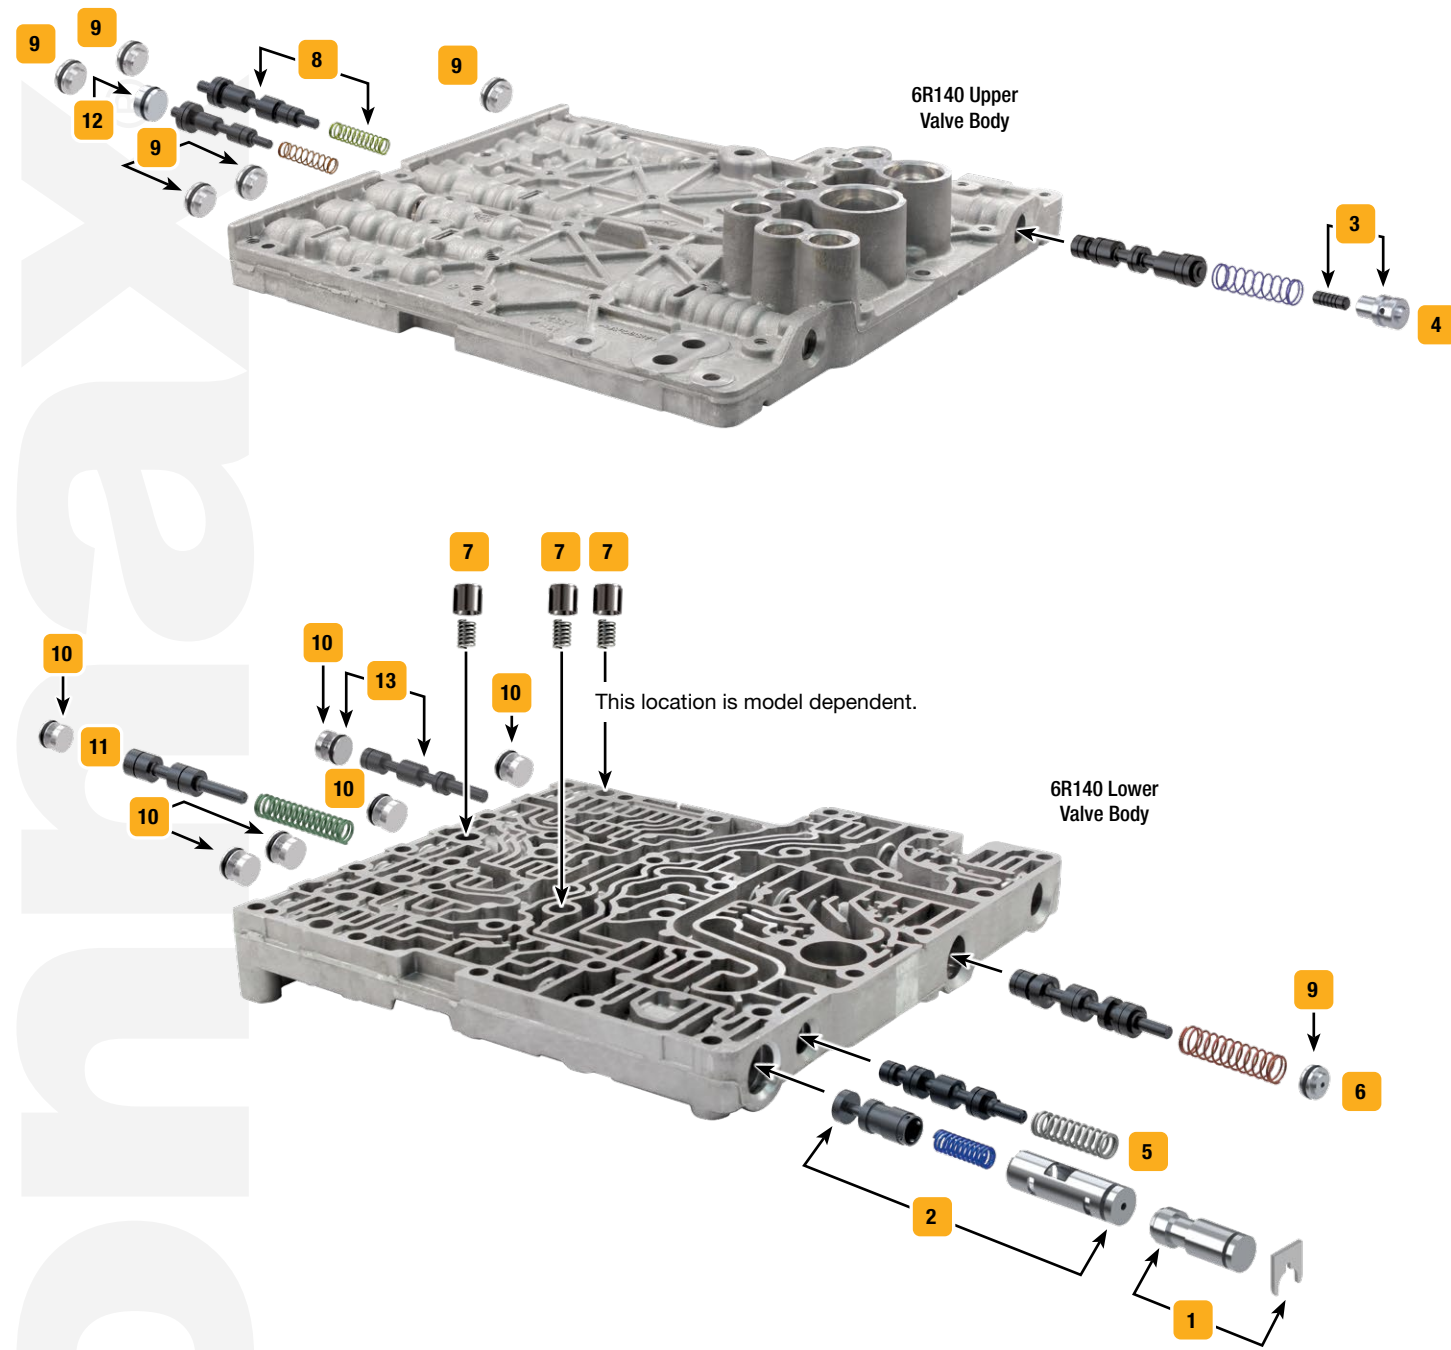

Click on part numbers for product details or visit [www.sonnax.com](http://www.sonnax.com) to see all products for the unit(s) shown here.

Symptoms/Benefits	Product Name	Part No.	Details	Tooling
<b>Multiple Symptoms</b>				
The first step in correcting common shift problems	Zip Kit®	6R140-ZIP	ZIP	
<b>TCC/Lockup Symptoms</b>				
Excess heat	Bypass Blocker Valve Kit	1 126740-26K	ZIP '11-'16 only	
Excess converter pressure, Converter shudder & TCC slip, Low converter pressure	Converter Limit Valve Kit	2 126740-25K	ZIP '11-later only	
TCC codes, TCC slip, No lockup, TCC cycling, Overheated fluid, Low cooler & lube pressure	TCC Apply Boost Valve Kit	3 126740-03K	ZIP	
	Oversized TCC Apply Regulator & Boost Valve Kit	4 126740-15K		F-126740-TL15*
Engine stall, TCC codes, No TCC release, Overheated fluid, Low TCC release pressure	Oversized TCC Charge Limit Valve Kit	5 126740-01K		F-126740-TL*
<b>Pressure Problems</b>				
Poor shift quality, TCC apply & release concerns, Erratic line pressure, Burnt clutches	Oversized Line Pressure Control Valve Kit	6 126740-08K		F-126740-TL8*
<b>Shift/Engagement Concerns</b>				
Downshift clunk, Firm shifts, Erratic EDS solenoid control and/or EDS codes	Accumulator Piston Kit	7 95740-15K	ZIP Includes 7 pistons & springs	
Delayed Reverse, 2-3 Flare, 4-5 Flare, Ratio codes, 3rd Slip, 5th Slip, Direct clutch burned	Oversized Direct Clutch Regulator Valve Kit	8 126740-11K		F-126740-TL11*
Flare shifts, Harsh shifts, Soft shifts, Pressure loss, Burnt clutches	O-Ringed End Plug Kit	9 126740-09K	ZIP Includes 6 end plugs	
	Internal O-Ringed End Plug Kit	10 126740-05K	ZIP Includes 6 end plugs	
Shift quality is not load sensitive, Delayed engagement, Gear ratio & solenoid codes	Oversized Forward Clutch Latch Valve Kit	11 126740-06K		F-126740-TL6*
Delayed Forward, No Forward, Gear ratio & solenoid codes, Failsafe mode, Slipping gears	Oversized Forward Clutch Regulator Valve Kit	12 126740-13K		F-126740-TL13*
Delayed Reverse, Flare shifts, Harsh shifts, Delayed Forward	Oversized Solenoid Feed Pressure Regulator Valve Kit	13 126740-24K		F-126740-TL6*