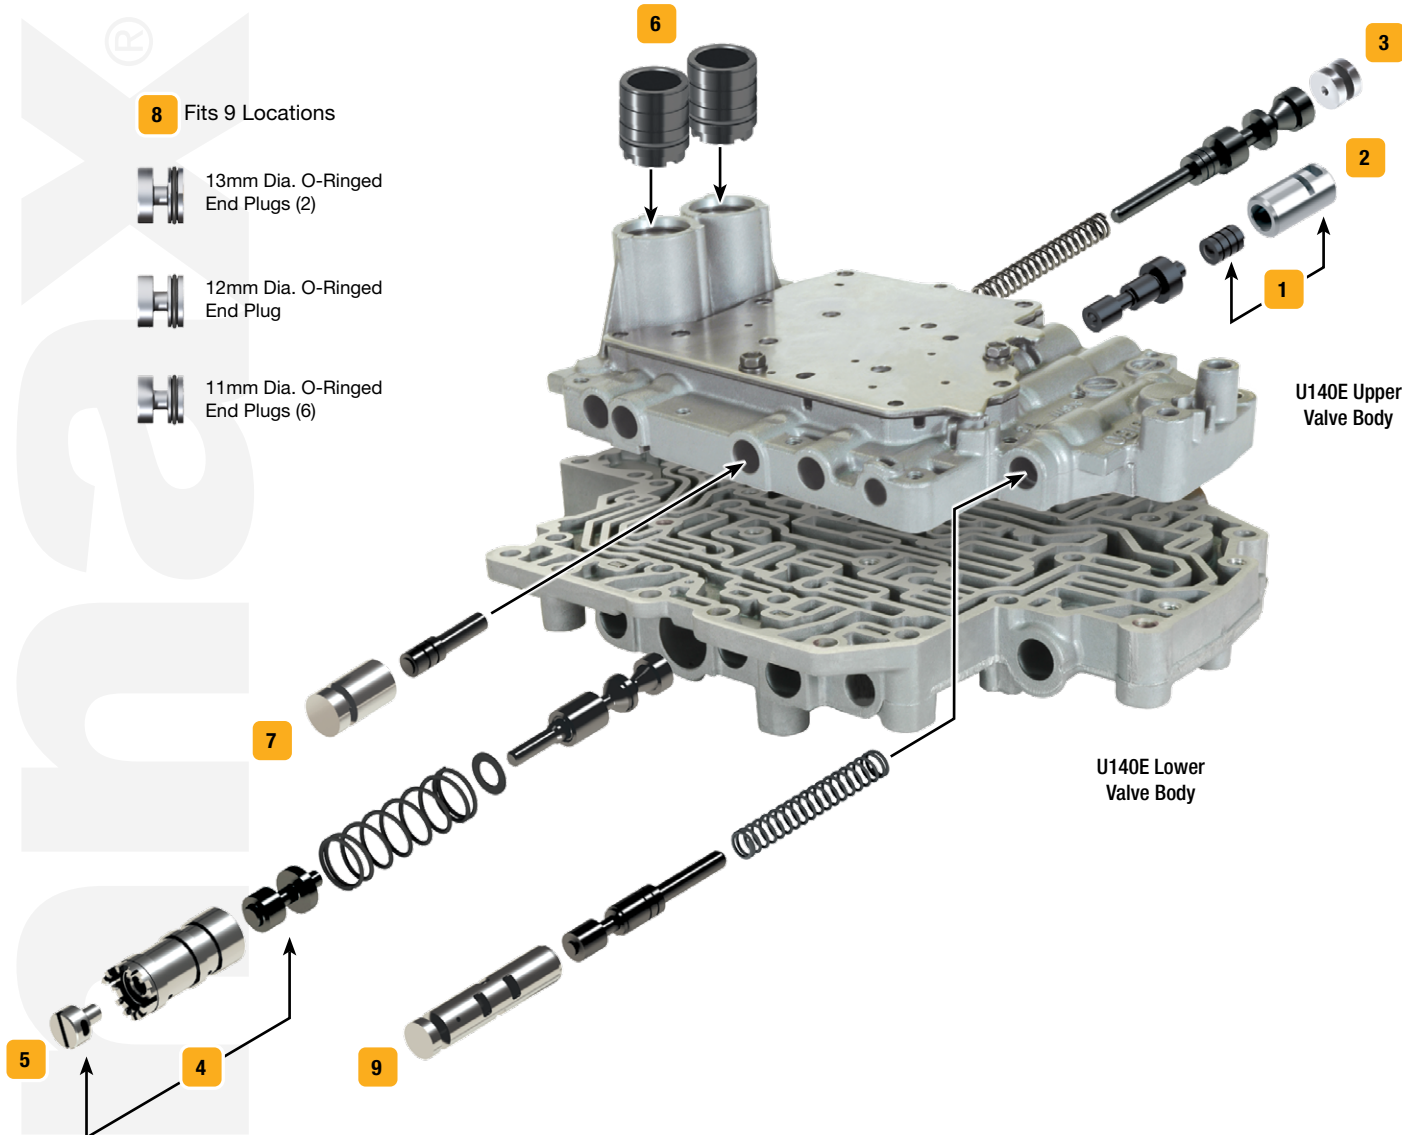

Toyota/Lexus U140E/F, U240E, U241E

sonnax®

Click on part numbers for product details or visit www.sonnax.com to see all products for the unit(s) shown here.

See kit components at www.sonnax.com.

Symptoms/Part Type	Product Name	Part No.	Details	ZIP Drop-In Zip Valve™ Parts	Tooling
Multiple Symptoms					
The first step in correcting common shift problems	Zip Kit®	U140E-U241E-ZIP	ZIP		
TCC/Lockup Symptoms					
TCC apply & release concerns, TCC codes, Burnt converter	Lockup Control Plunger Valve Kit	1 57917E-03K	ZIP		
TCC apply & release concerns, TCC codes, Harsh downshifts, Burnt converter	Oversized Lockup Control Valve Kit	2 27741-25K			F-27741-TL25*
TCC apply & release concerns, TCC codes, Burnt converter, Lube failures	Oversized Secondary Pressure Regulator Valve Kit	3 57917E-16K			F-57917E-TL16*
Pressure Problems					
Soft shifts, Low line rise in Drive, High line pressure in Reverse	Boost Valve Kit	4 57917E-01K	ZIP		
Soft shifts, Low line pressure, Harsh shifts, High line pressure, Clutch & band failures	Oversized Pressure Regulator & Boost Valve Kit	5 57917E-08K			57917E-TL8
Shift/Engagement Concerns					
Delayed engagement, Flare shifts, Forward slip, Burnt clutches	Accumulator Piston Kit	6 57917E-19K		Fits either of 2 locations	
Shift concerns, Erratic shifts, Clutch failure	Clutch Apply Control Plunger Valve Kit	7 57917E-05K	ZIP		
Inconsistent shift quality, Flare shifts, Bump shifts, Clutch failure, Bang shifts	O-Ringed End Plug Kit	8 57917E-20K	ZIP	Includes 9 end plugs	
Slips & flares, Harsh upshifts, Bind-up, Harsh Reverse, TCC cycling, TCC slip, Low cooler flow	Solenoid Modulator Valve Kit	9 57917E-13K			F-57917E-TL13*

* VB-FIX Required