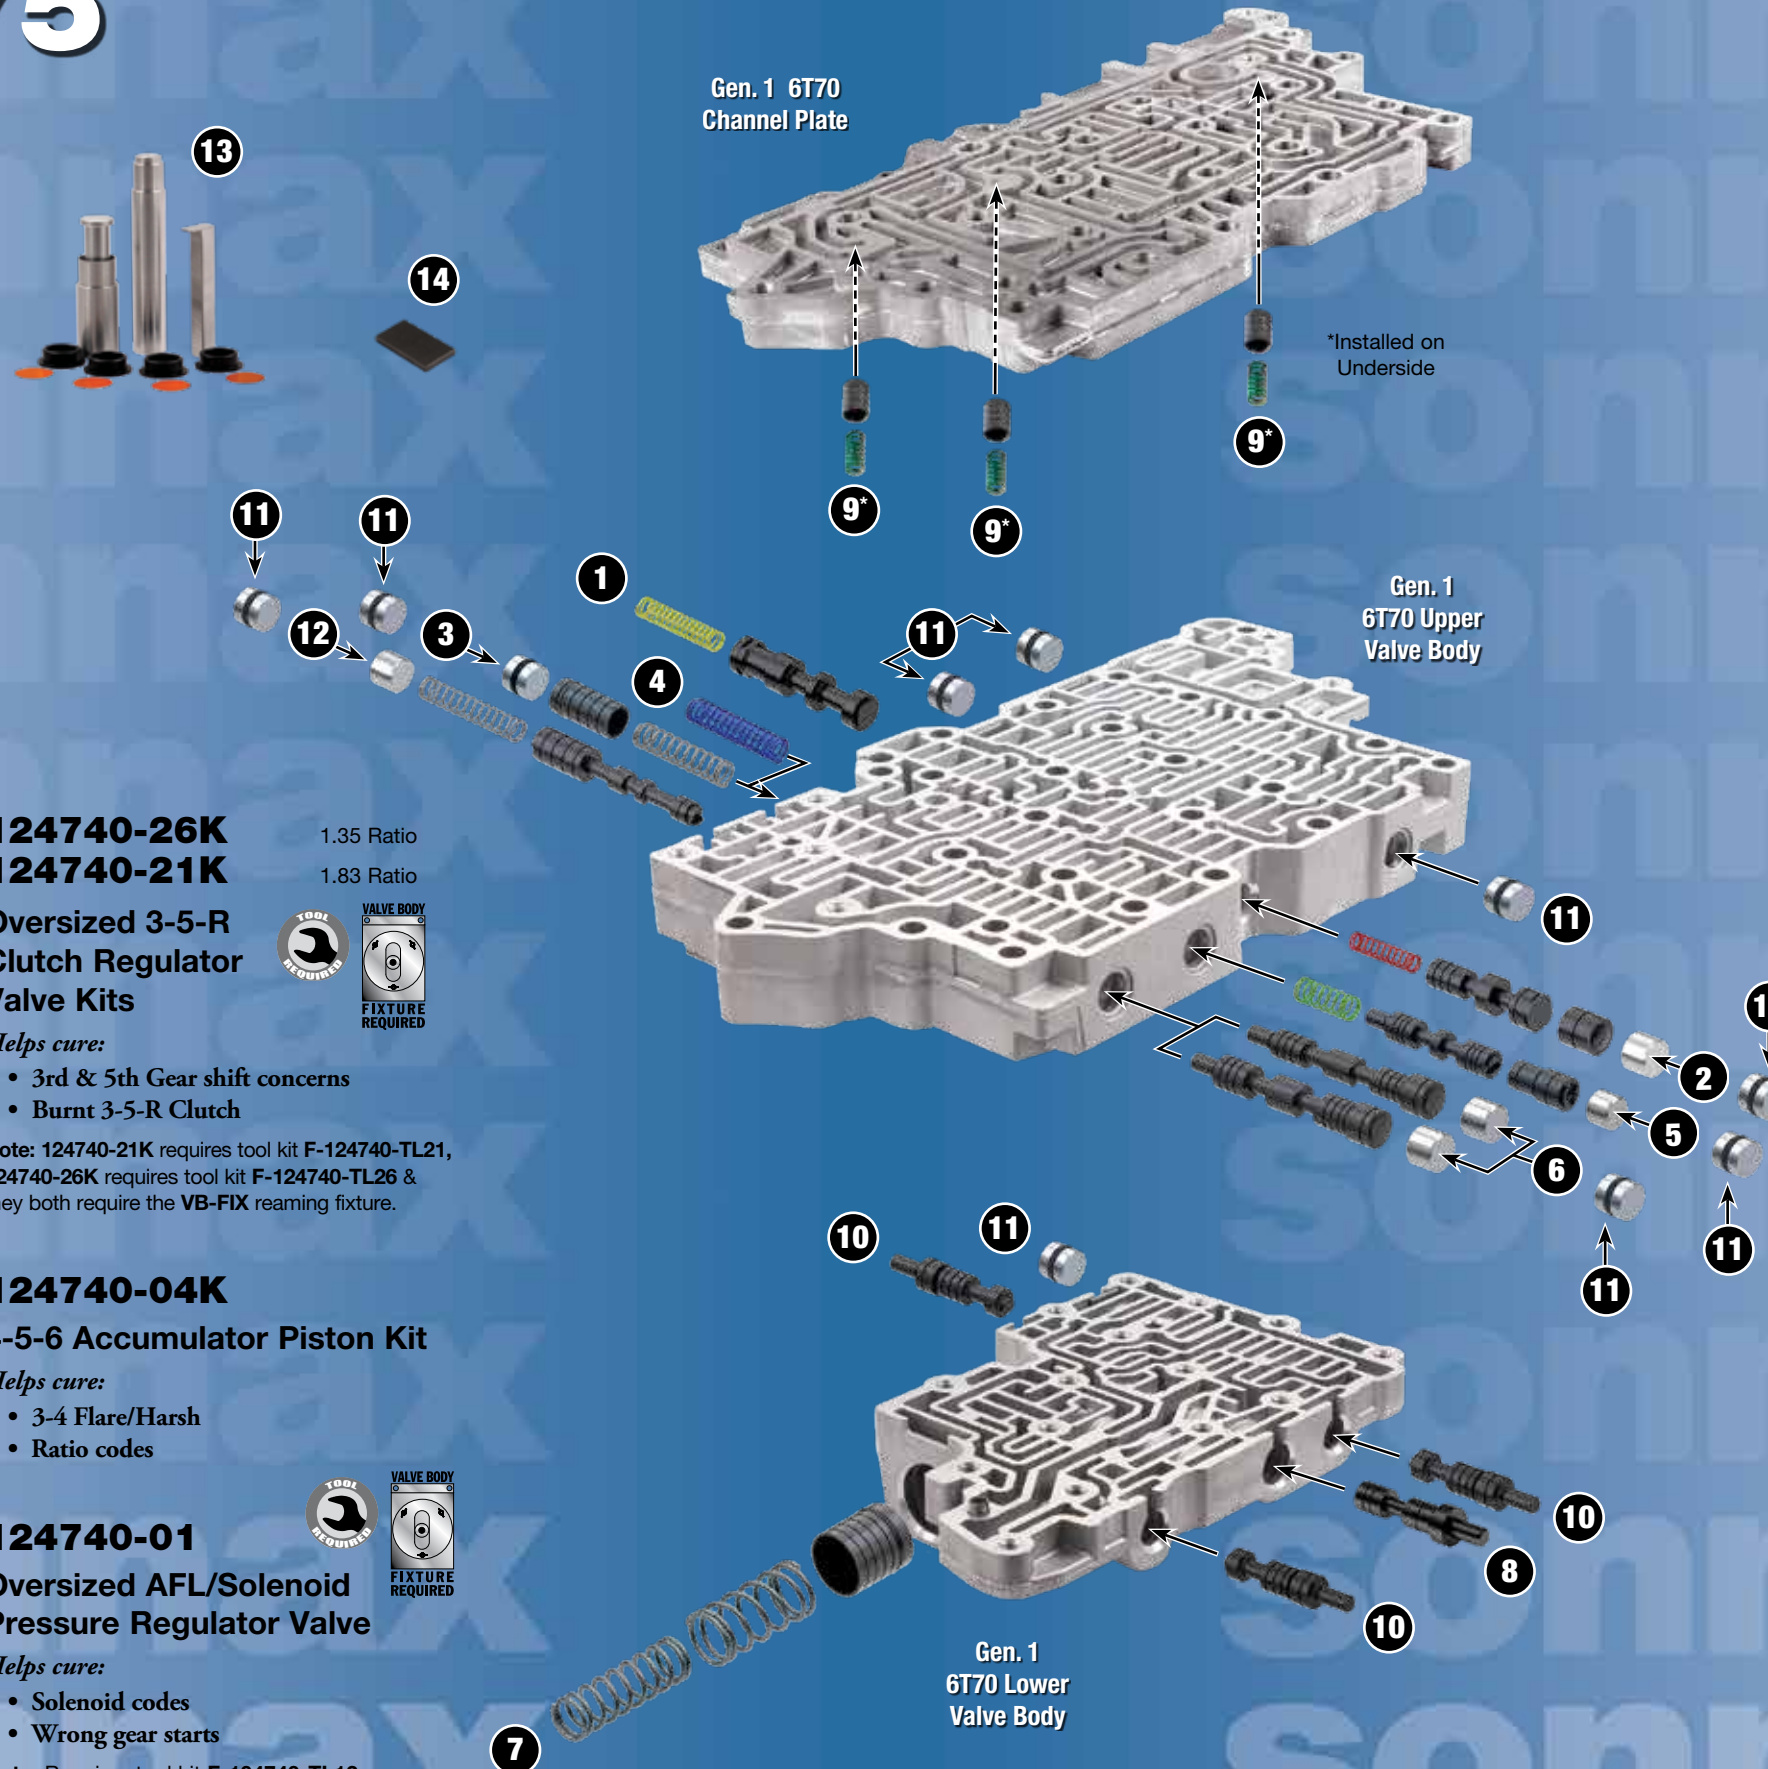

Helps cure:

- TCC apply/release concerns
- Low cooler flow

Note: Requires tool kit F-124740-TL14 & the VB-FIX reaming fixture.

2 124740-24K Oversized TCC Regulator Valve Kit

Helps cure:

- Harsh/No TCC apply
- Codes 741, 742

- No/Low line pressure
- Line pressure instability

5 124740-17K Oversized 2-6 Clutch Regulator Valve Kit

Helps cure:

- 2nd & 6th Gear shift concerns
- Burnt 2-6 clutch

Note: Requires tool kit F-124740-TL17 & the VB-FIX reaming fixture.

6 124740-26K 1.35 Ratio 124740-21K 1.83 Ratio Oversized 3-5-R Clutch Regulator Valve Kits

Helps cure:

- 3rd & 5th Gear shift concerns
- Burnt 3-5-R Clutch

Note: 124740-21K requires tool kit F-124740-TL21, 124740-26K requires tool kit F-124740-TL26 & they both require the VB-FIX reaming fixture.

7 124740-04K 4-5-6 Accumulator Piston Kit

Helps cure:

- 3-4 Flare/Harsh
- Ratio codes

8 124740-01 Oversized AFL/Solenoid Pressure Regulator Valve

Helps cure:

- Solenoid codes
- Wrong gear starts

Note: Requires tool kit F-104740-TL12 & the VB-FIX reaming fixture.