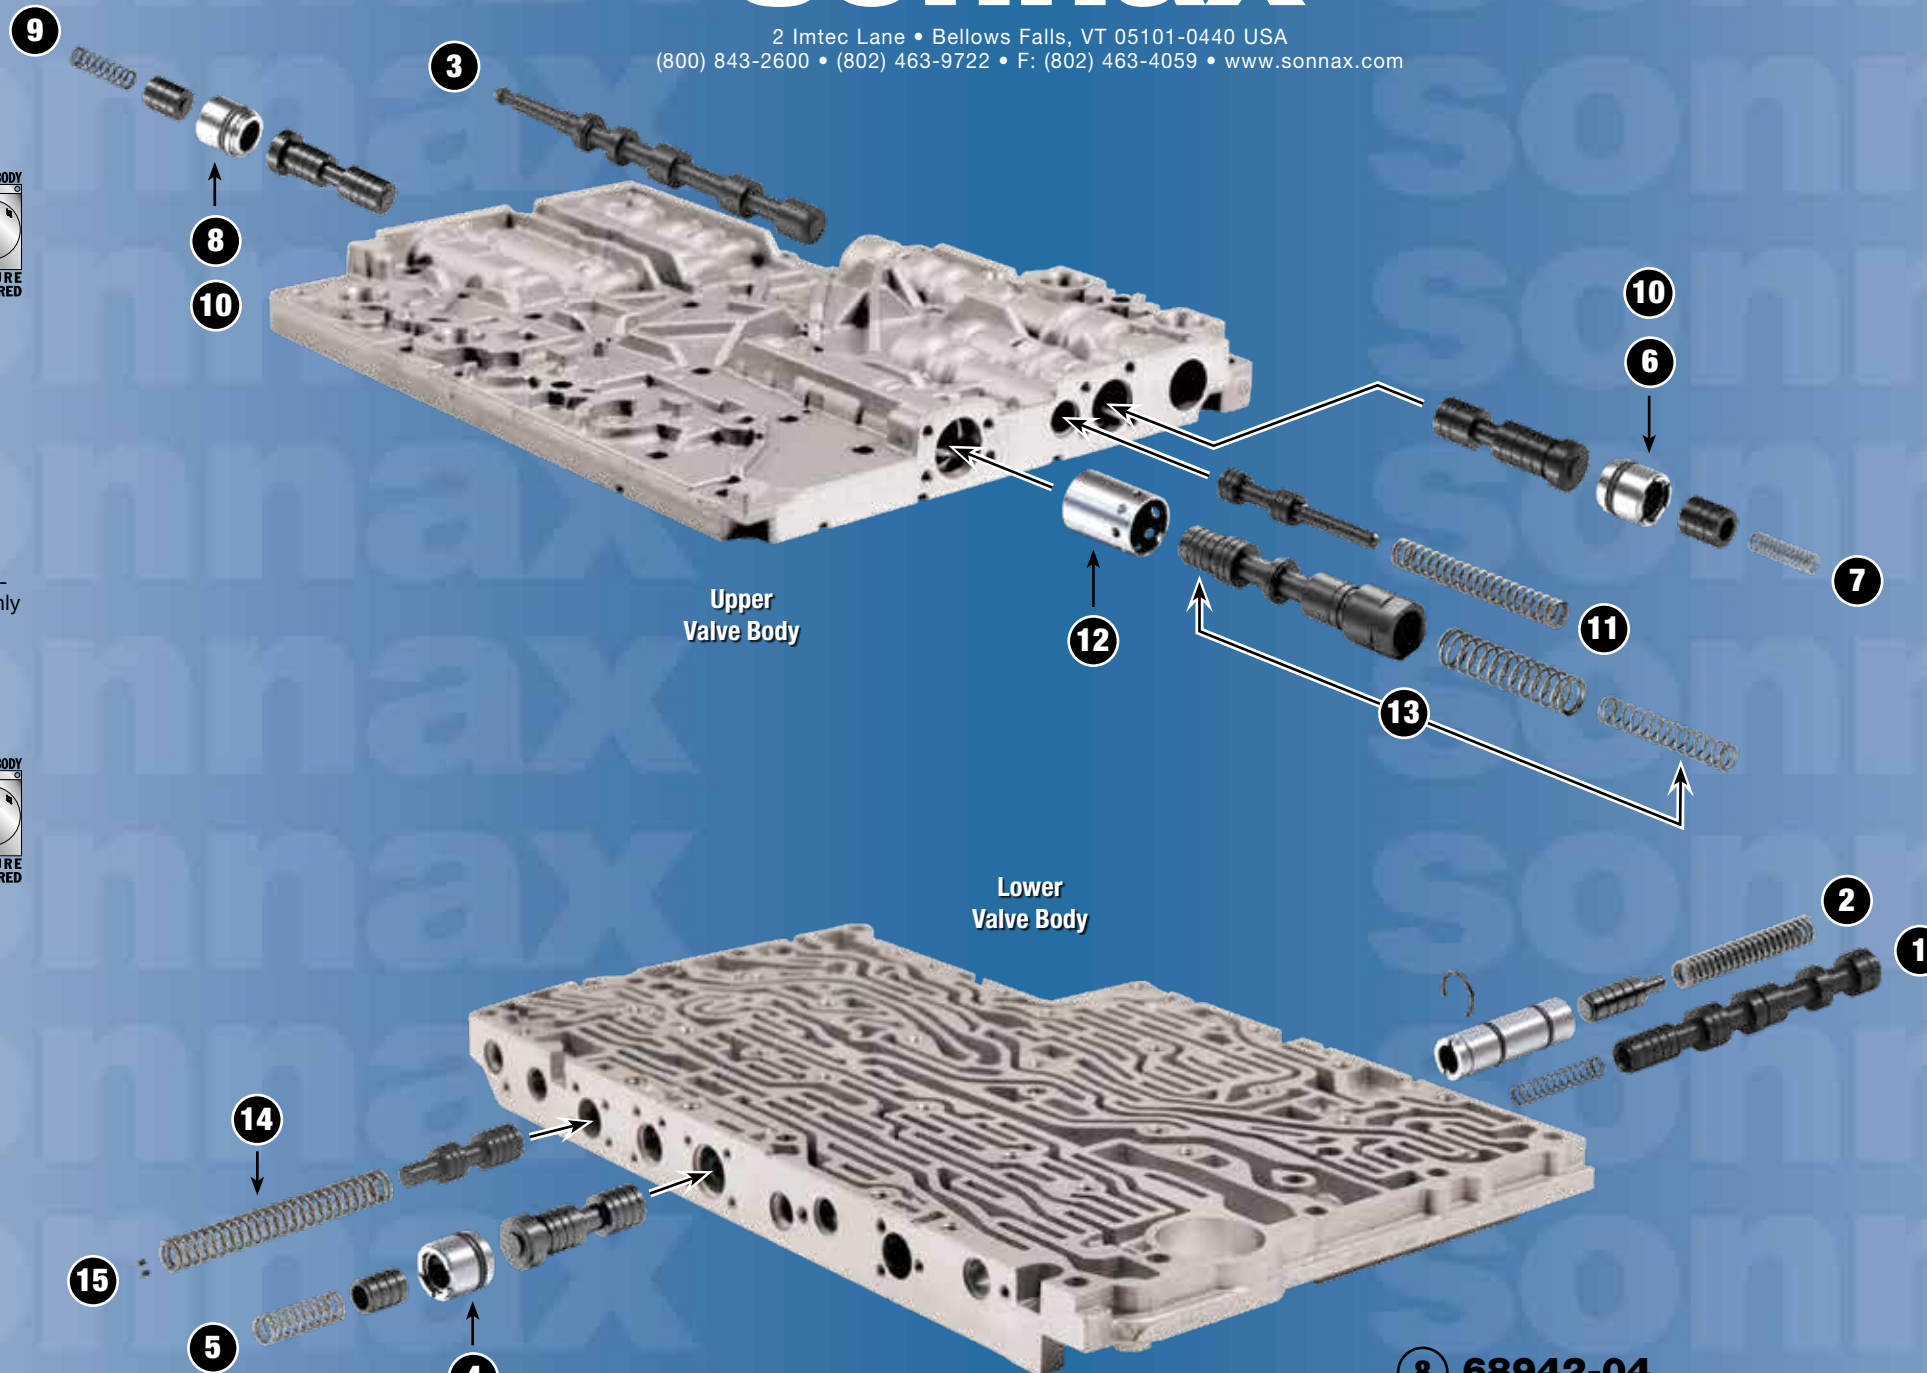

9 68942-31K Oversized 3-4 Overlap Control Valve Kit

Helps cure:

- 3-4 Flare/Bump/Harsh shifts
- Slipping gears

Note: Requires tool kit F-68942-TL31 & the VB-FIX reaming fixture.

10 68942-05K Master Overlap Control Valve Sleeve Kit

Fits 3 Locations

Helps cure:

- Harsh/Bumpy/Flare shifts
- Slipping gears

11 68942-14K Oversized Lubricating Pressure Control Valve Kit

Helps cure:

- Delayed engagement
- Poor performance & higher stall speeds

Note: Requires tool kit F-68942-TL14 & the VB-FIX reaming fixture.

12 68942-06 Outer Pressure Regulator Sleeve

Repairs outer bore only. Fits bores containing OE Pressure Regulator valve with .512" dia. spool only.

Helps cure:

- No 2-3; 4-3 neutral
- Soft shifts under load

Note: Requires tool kit F-68942-TL6 & the VB-FIX reaming fixture.

13 68942-07K Oversized Pressure Regulator Valve Kit

Fits bores containing OE Pressure Regulator valve with .512" dia. spool only.

Helps cure:

- No 2-3; 4-3 Neutral
- Soft shifts under acceleration

Note: Requires tool kit F-68942-TL7 & the VB-FIX reaming fixture.

14 68942-01 Regulating Pressure Control Valve Spring

'99-Earlier

Helps cure:

- Delayed engagement
- Flare 2-3, 3-4 or 4-5 shifts

15 68942-17K Oversized Regulating Valve Pressure Control Valve Kit

Helps cure:

- Delayed engagement
- Flare shifts

Note: Requires tool kit F-68942-TL14 & the VB-FIX reaming fixture.

Click on Sonnax part numbers
to see more information.