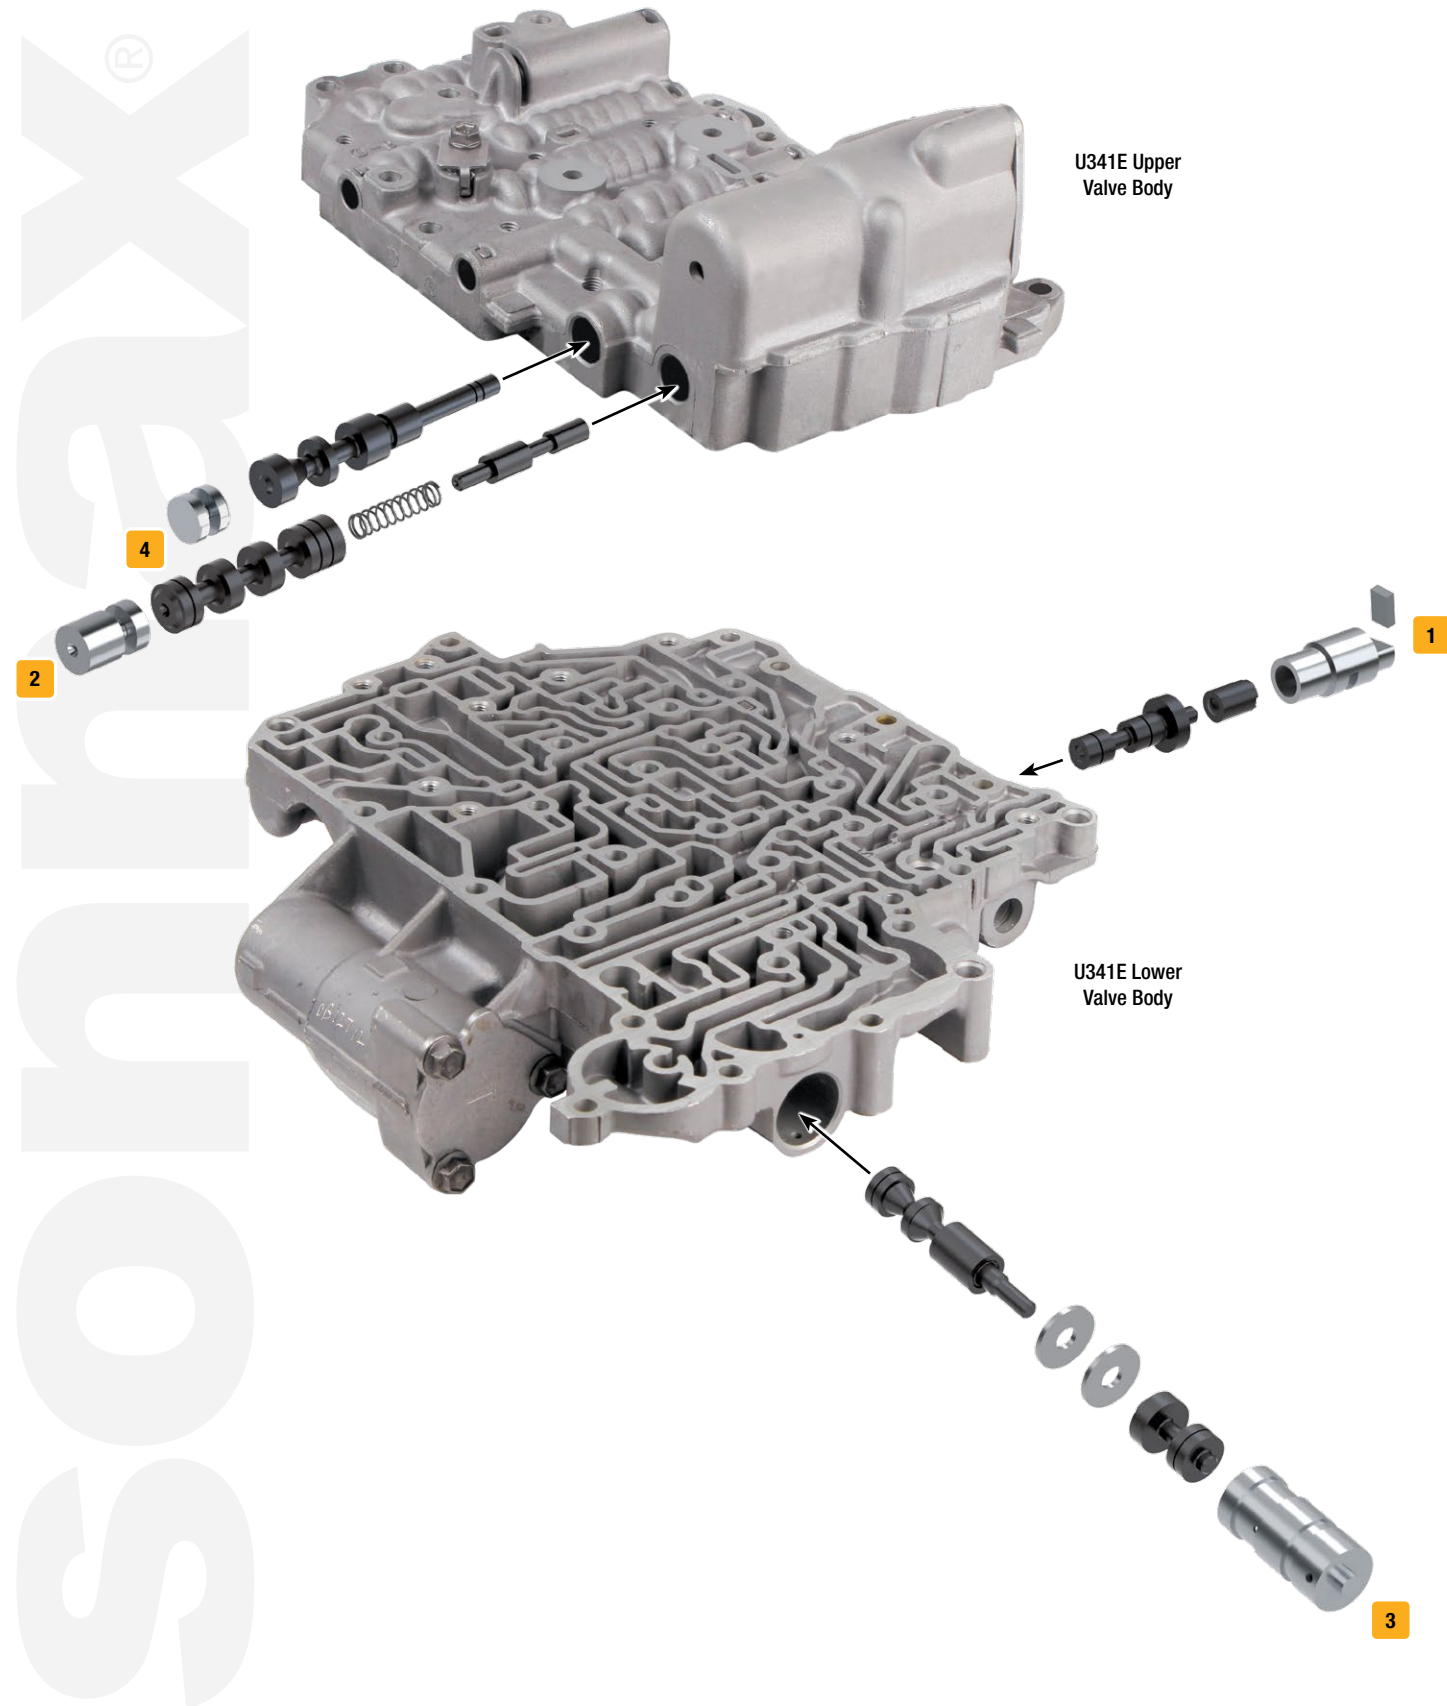

Click on part numbers for product details or visit www.sonnax.com to see all products for the unit(s) shown here.

Symptoms/Part Type	Product Name	Part No.	Details	Tooling
TCC/Lockup Symptoms				
Converter shudder & TCC slip, Engine stall at idle, Harsh downshifts, No lockup, TCC codes	Oversized Lockup Control Valve Kit	1 37740-08K		F-37740-TL8*
Inadequate lubrication, Overheating, TCC apply & release concerns, TCC codes	Oversized Lockup Relay Valve Kit	2 37740-11K		F-37740-TL11*
Pressure Problems				
Burnt clutches, Delayed engagement, Erratic line pressure, Low line rise, Low Reverse boost	Oversized Pressure Regulator & Boost Valve Kit	3 37740-03K		F-37740-TL3*
Erratic TCC apply pressure, Excess TCC slip, Harsh TCC apply & release, TCC codes	Oversized Secondary Pressure Regulator Valve Kit	4 37740-07K		F-37740-TL7*