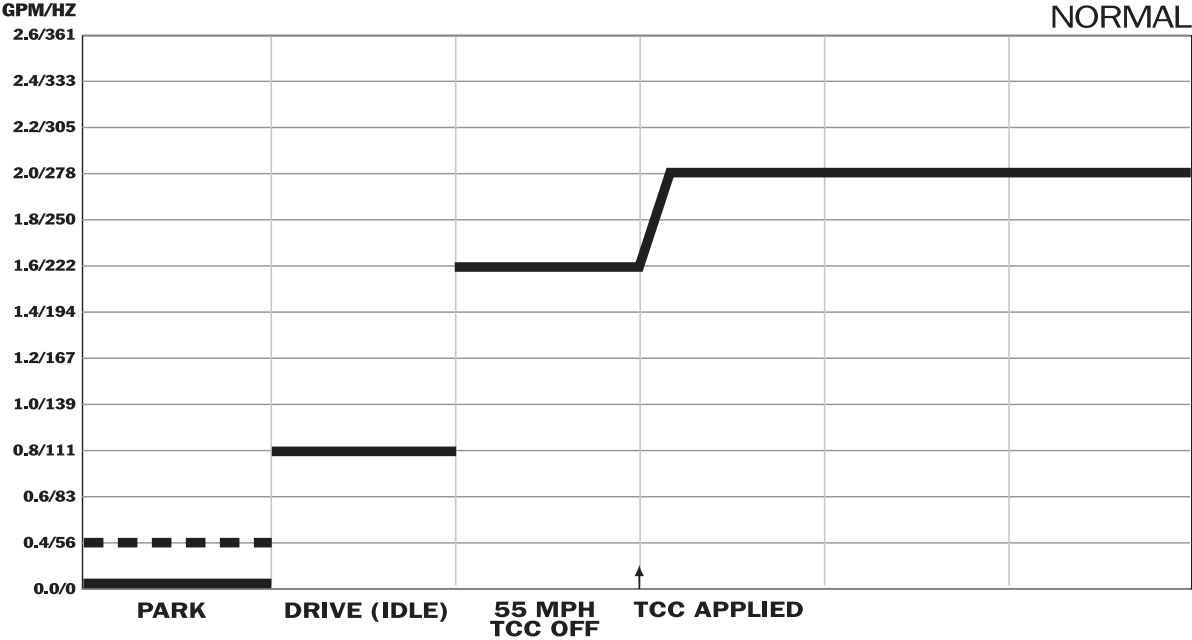

# F4A33 ('93 STEALTH)

Notes: Sonnax Manual Valve 41750-03.