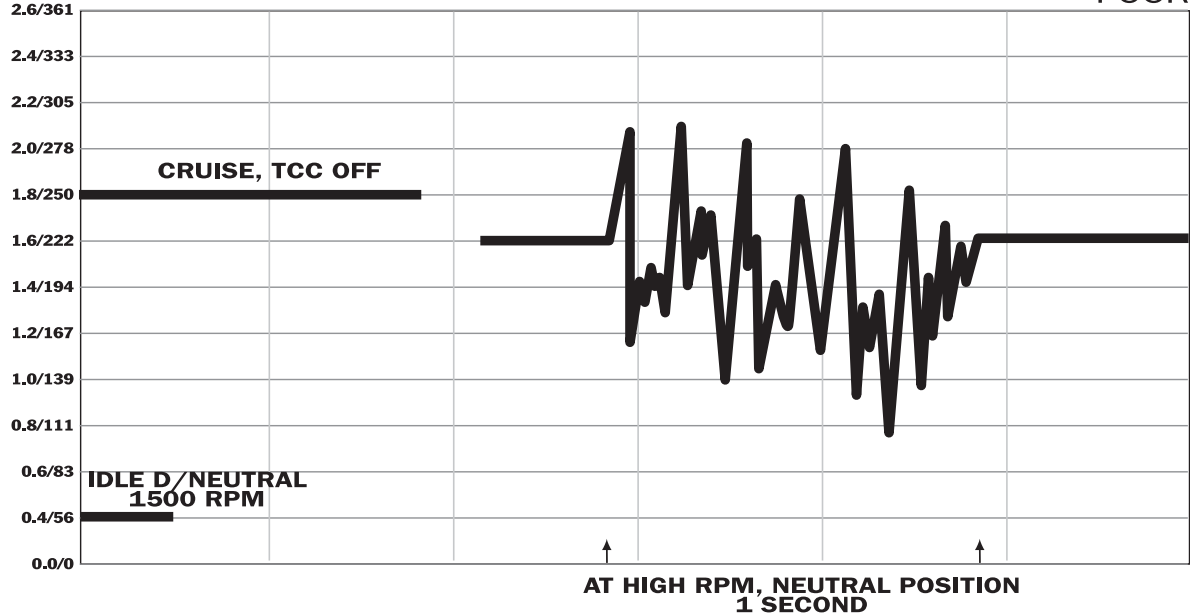

KM (175.5 '94 HYUNDAI)

sonnax

GPM/HZ

POOR

Condition: Slip bump forward, TCC pulling down, engine stall, delayed engagements, falling out of gear.

Correction: Gasket on filter to suction port leaking, low oil on stick.

Notes: Abnormal aeration.