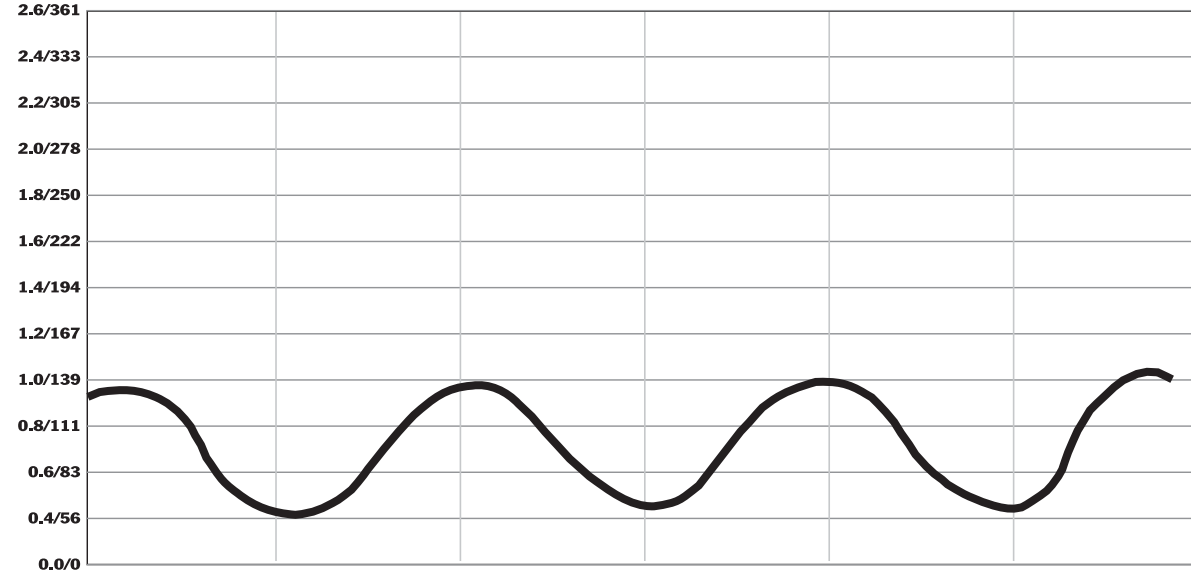

AXODE

GPM/HZ

Event: After 1-2 shift and between 35-55 mph.

Condition: Misdiagnosed as engine surge.

Correction: Install Sonnax Boost Valve 96201-01K, Bypass Clutch Control Sleeve Kit **96206-01K**, and new valve body relief tees.