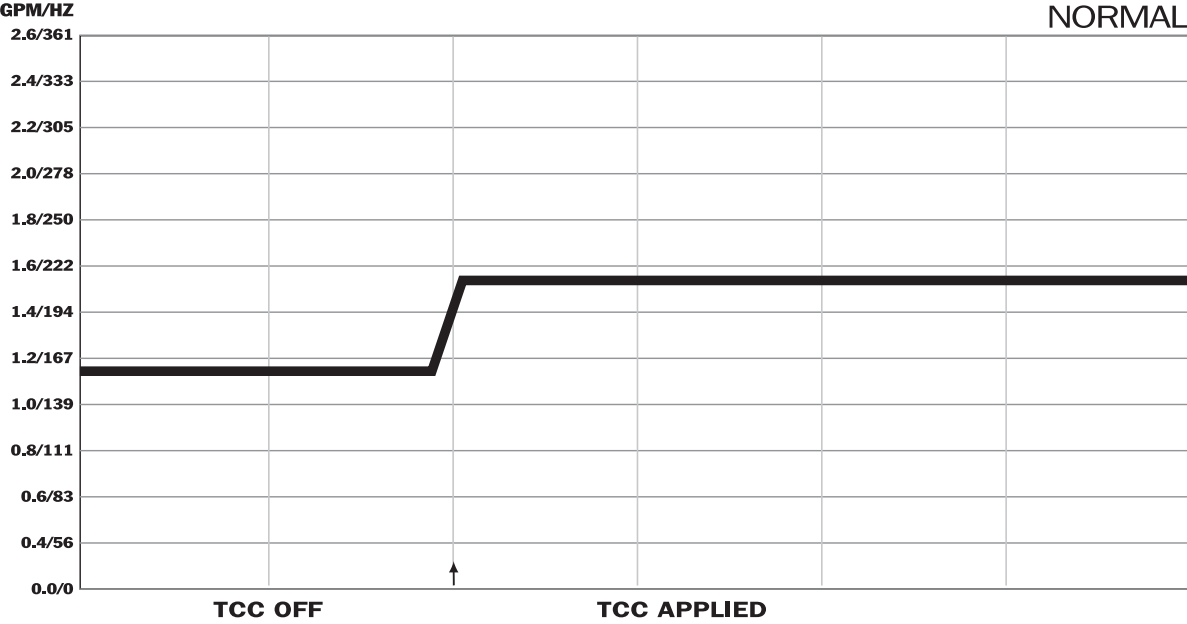

E40D

Condition: Normal TCC apply.