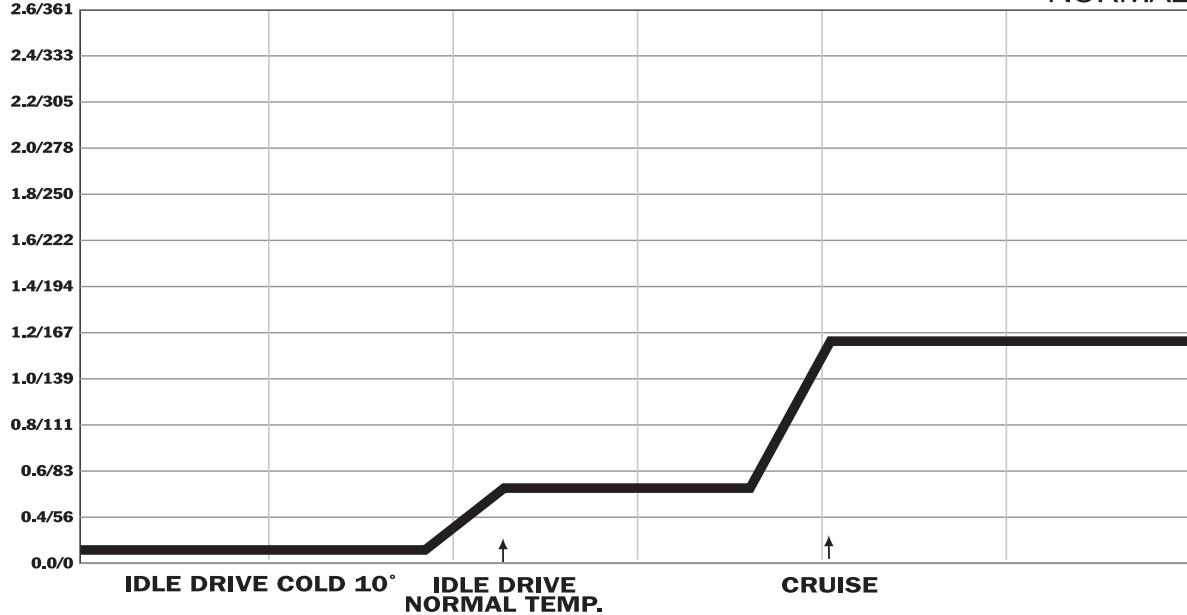

C6 ('91 E-350 HIGH MILEAGE)

sonnax

GPM/HZ

NORMAL

Notes: Filter and pump quality critical cold.