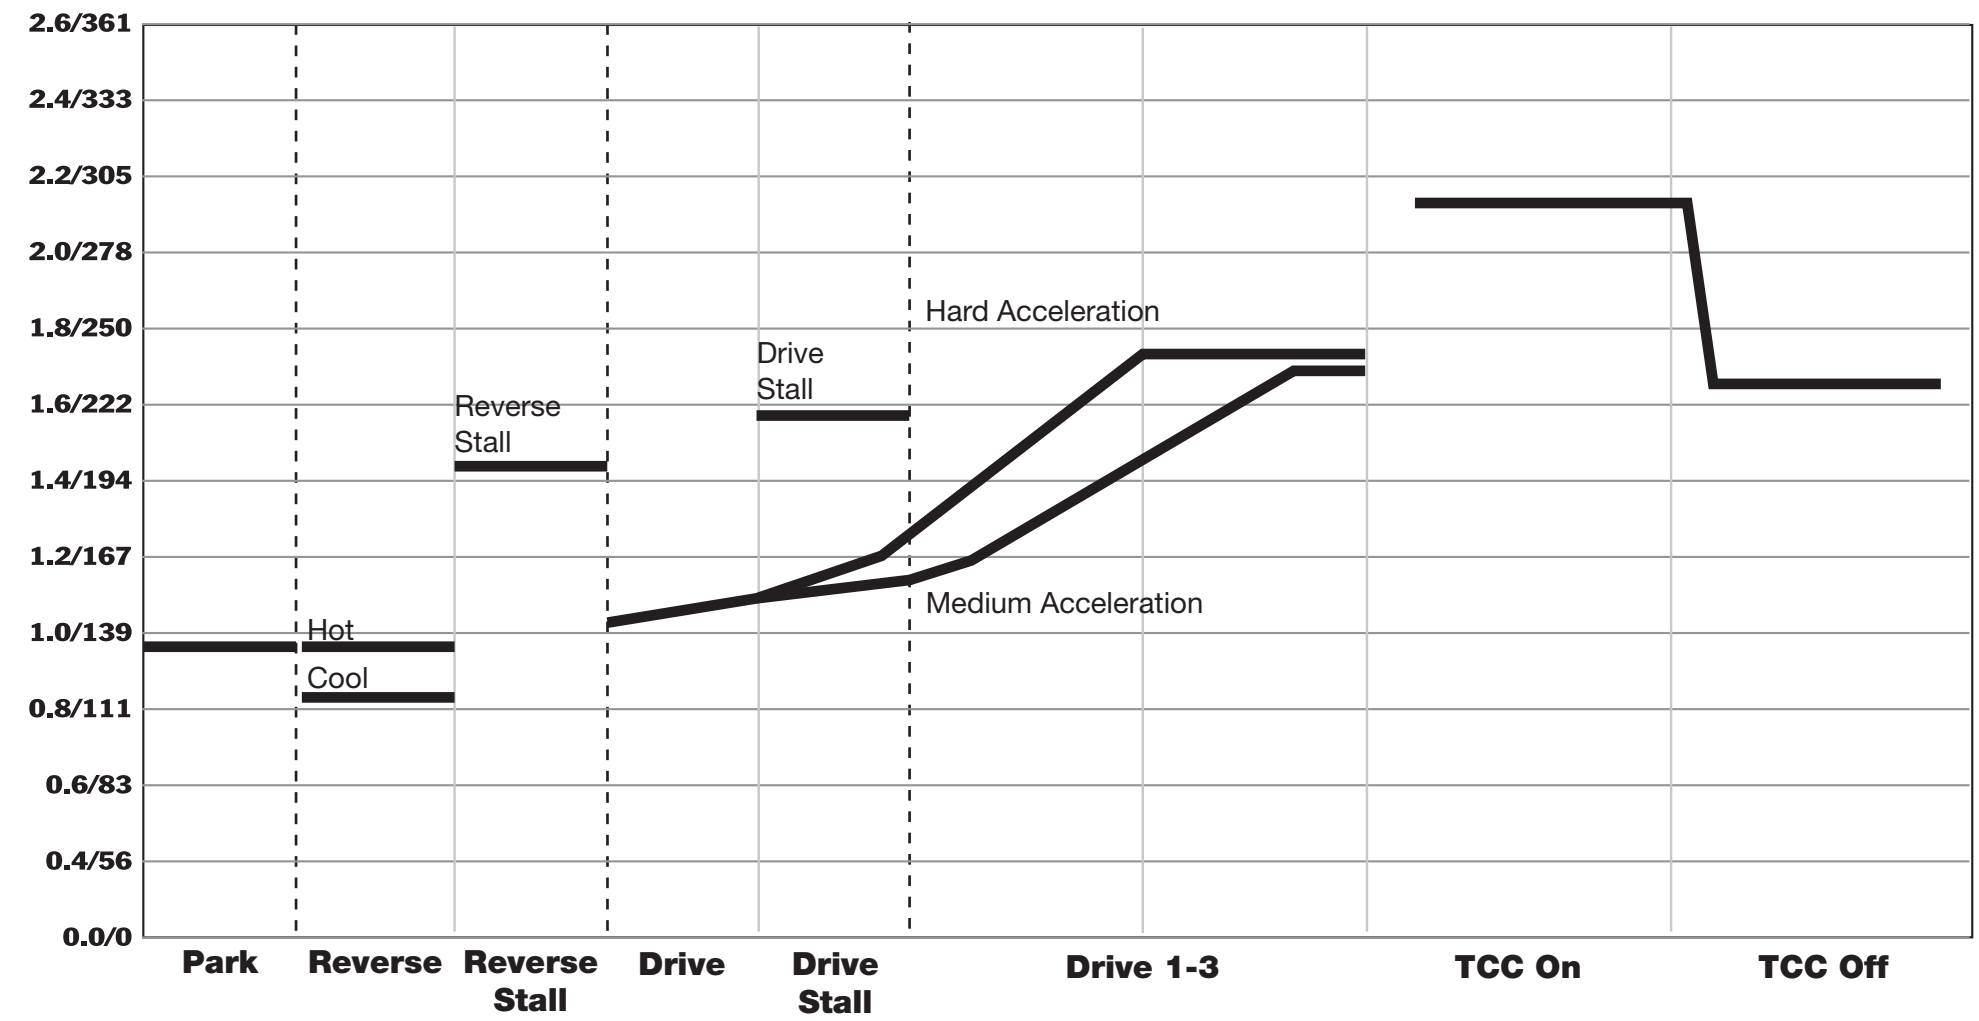

# TF81SC (AF-21), '09 Fusion (10,000m)

GPM/HZ

Condition: Normal operation