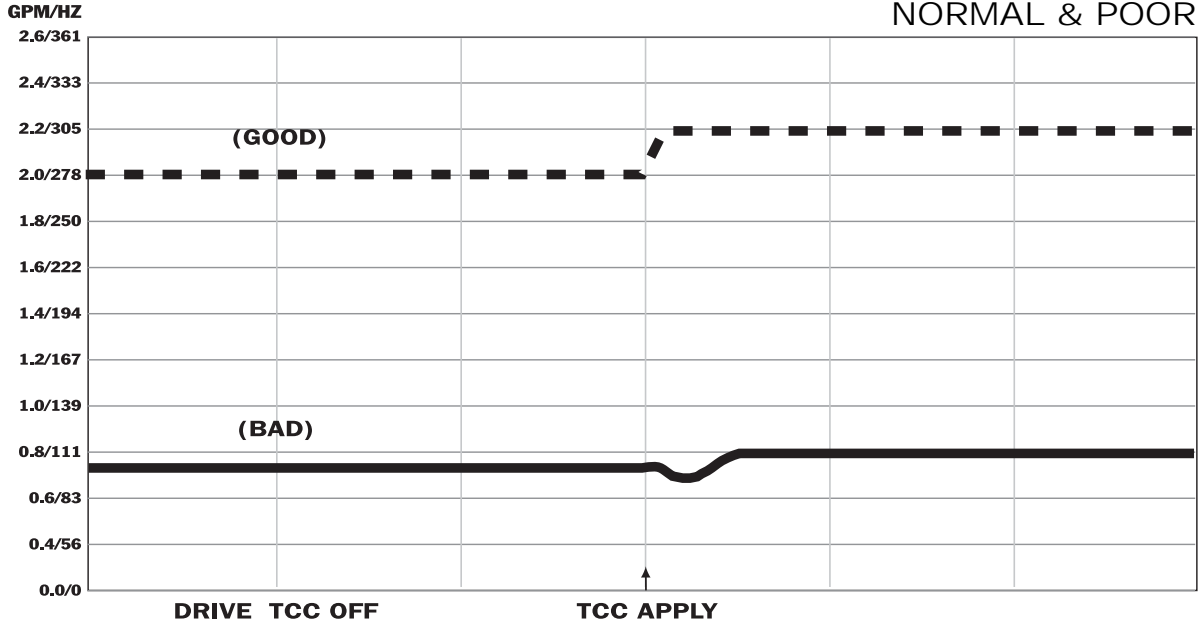

41TE (A604)

Condition: Repeat switch codes, weak pump.

Correction: New pump, Sonnax TCC Regulator Valve 92835-03K, good valve body and bypass valve in case plugged.