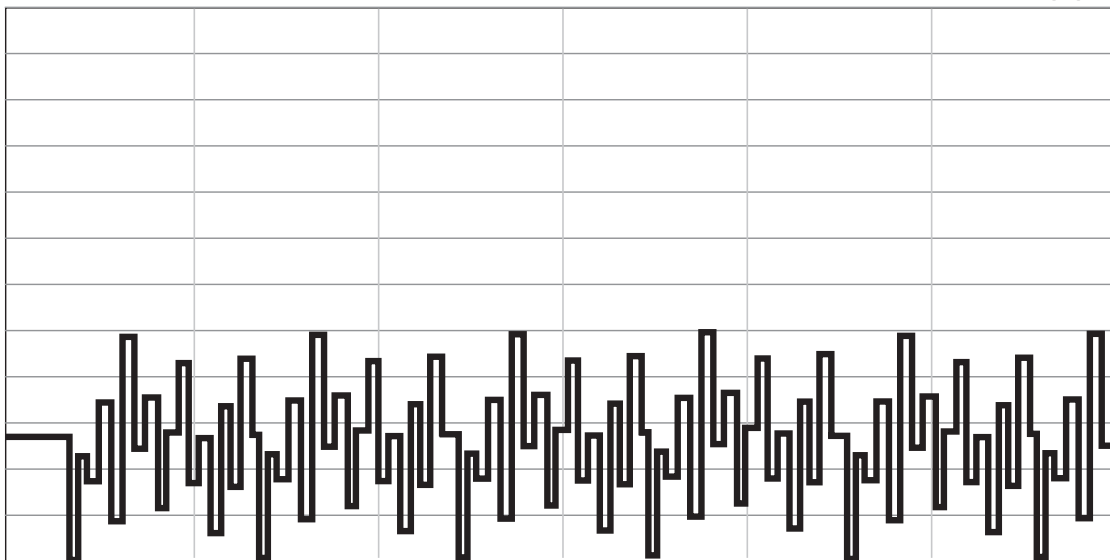

4L60 (700-R4)

sonnax

POOR

GPM/HZ

2.6/361
2.4/333
2.2/305
2.0/278
1.8/250
1.6/222
1.4/194
1.2/167
1.0/139
0.8/111
0.6/83
0.4/56
0.0/0

Event: Idle drive

Condition: Low fluid level, one-second screen.

Notes: Heavy pump rattle. SonnaFlow box steady at .2gpm.(Box average Hz output so aeration reads steady, must use multimeter.) Line psi steady at 60 psi.