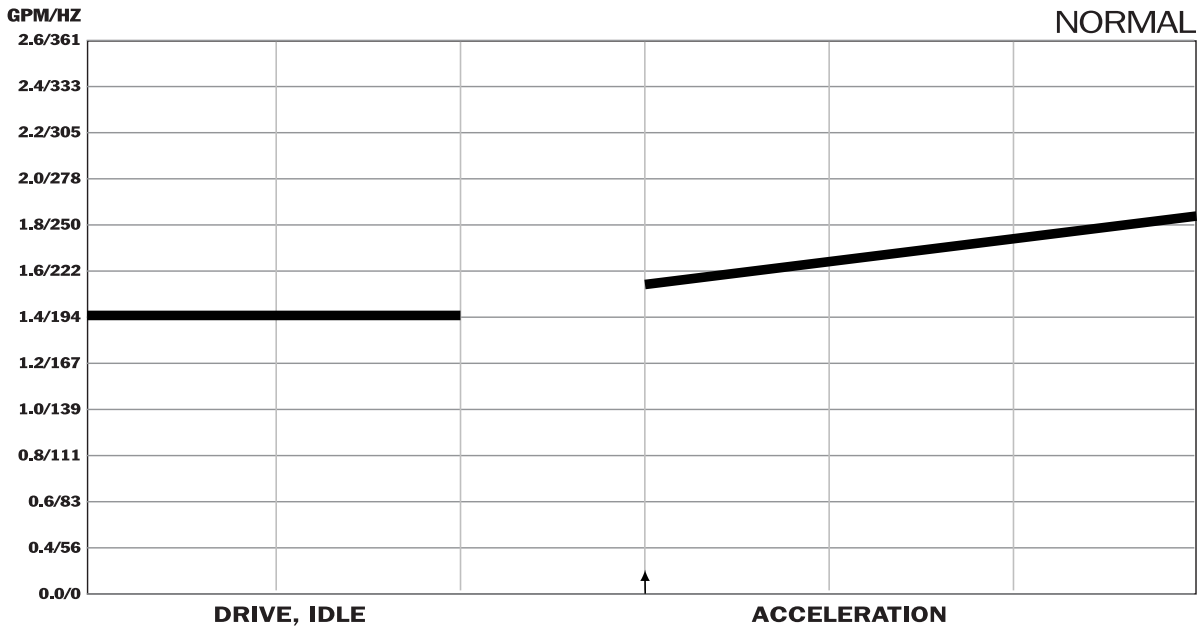

### 4L60-E ('99 S-10)

### 4L60-E ('99 S-10)(Continued)

- Light throttle = Low Speed
- - - - High throttle = High Speed