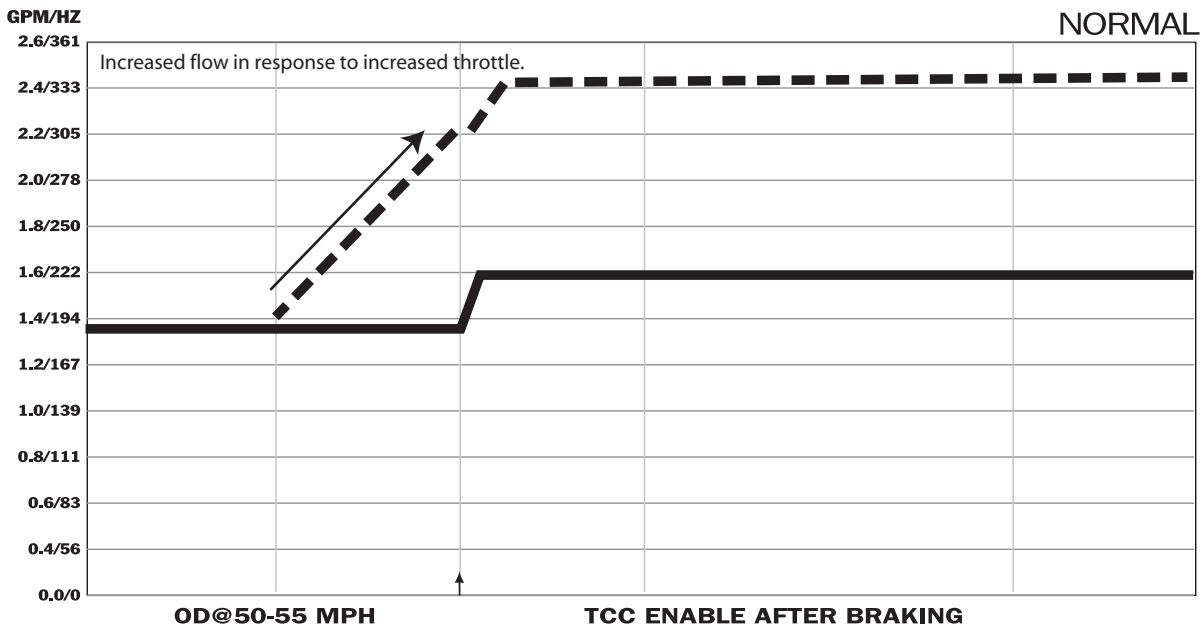

### 4L60-E ('99 S-10)

### 4L60-E ('99 S-10)(Continued)

- Light throttle = Low Speed
- - - - High throttle = High Speed