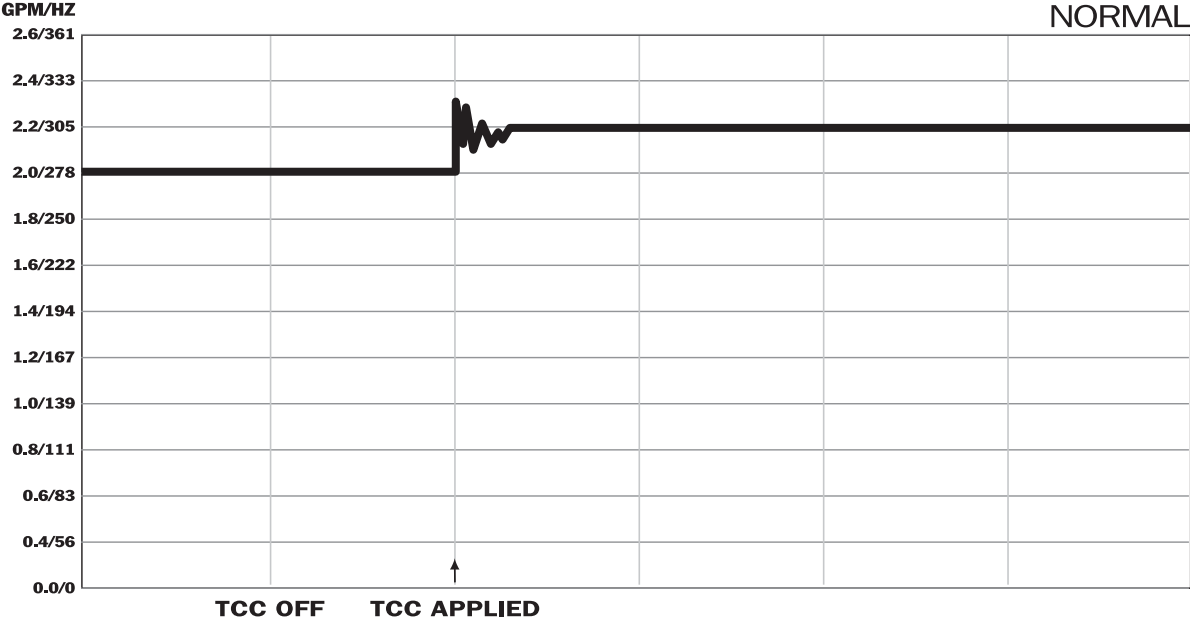

4T60-E

Condition: Good TCC apply.

Correction: Installed Sonnax TCC Regulator Valve Kit (84754-08K and -RM for '91 & '92 units. 84754-01K for '93 & up.)