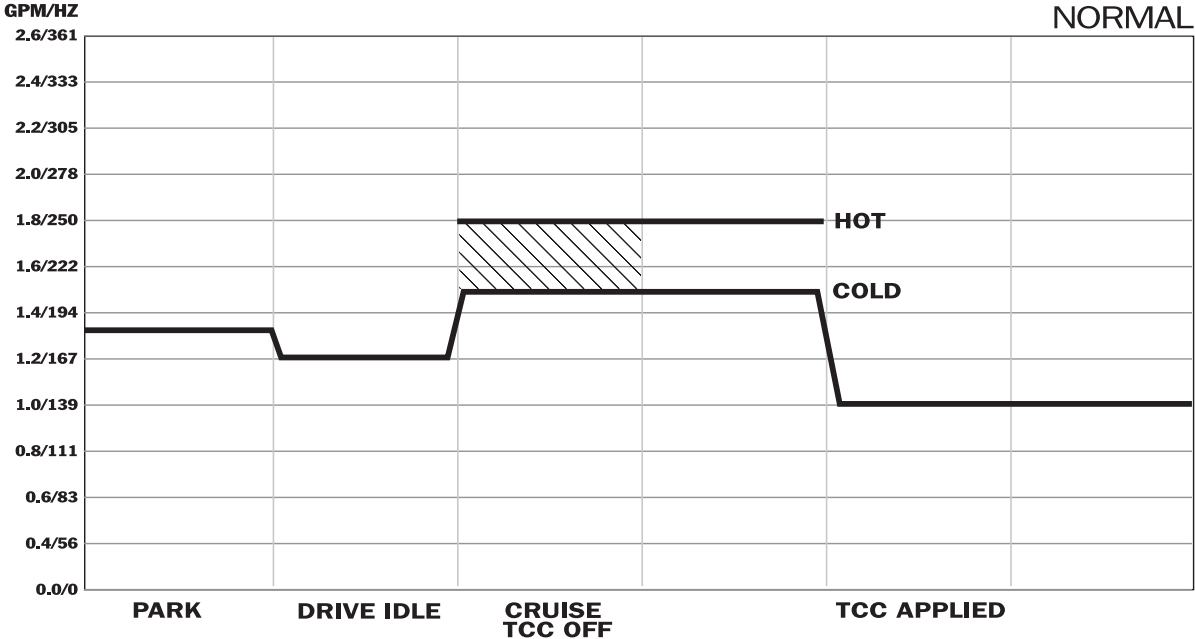

# 6040LE ('99 SUZUKI ESTEEM)

Notes: Good unit. Normal flow and valve action.