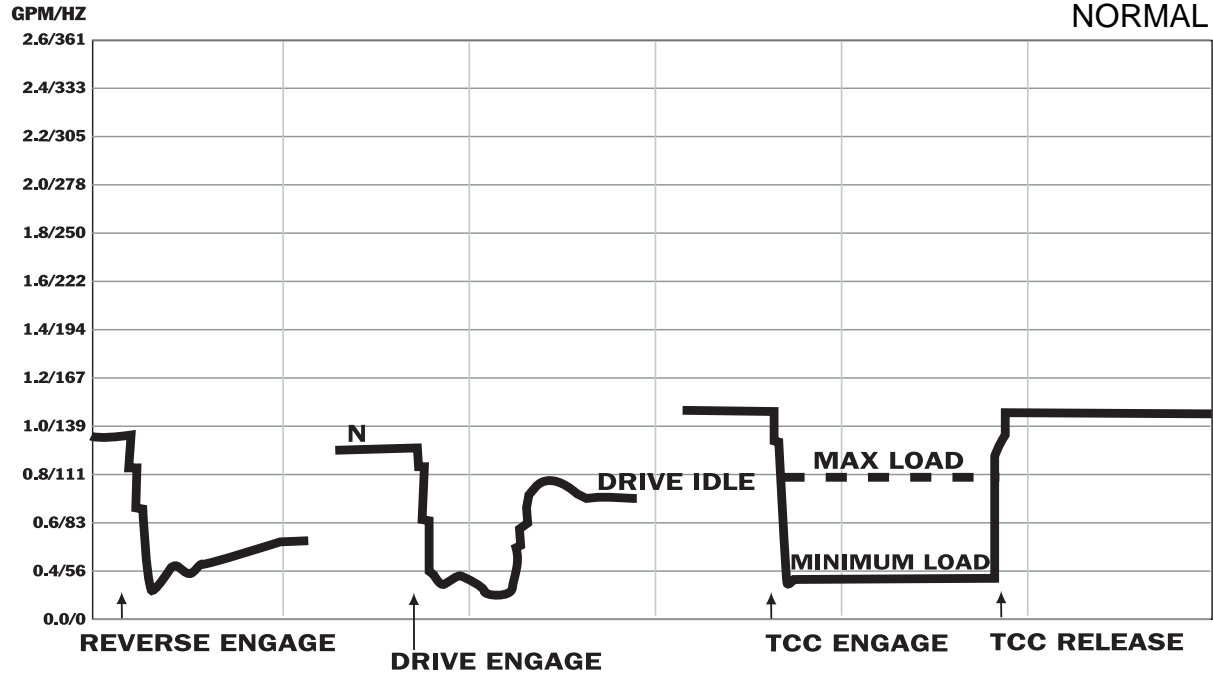

A541E ('97 CAMRY 3.0 V6 66,000 MILES)

sonnax

Notes: Drive engagement shown felt a bit harsh.