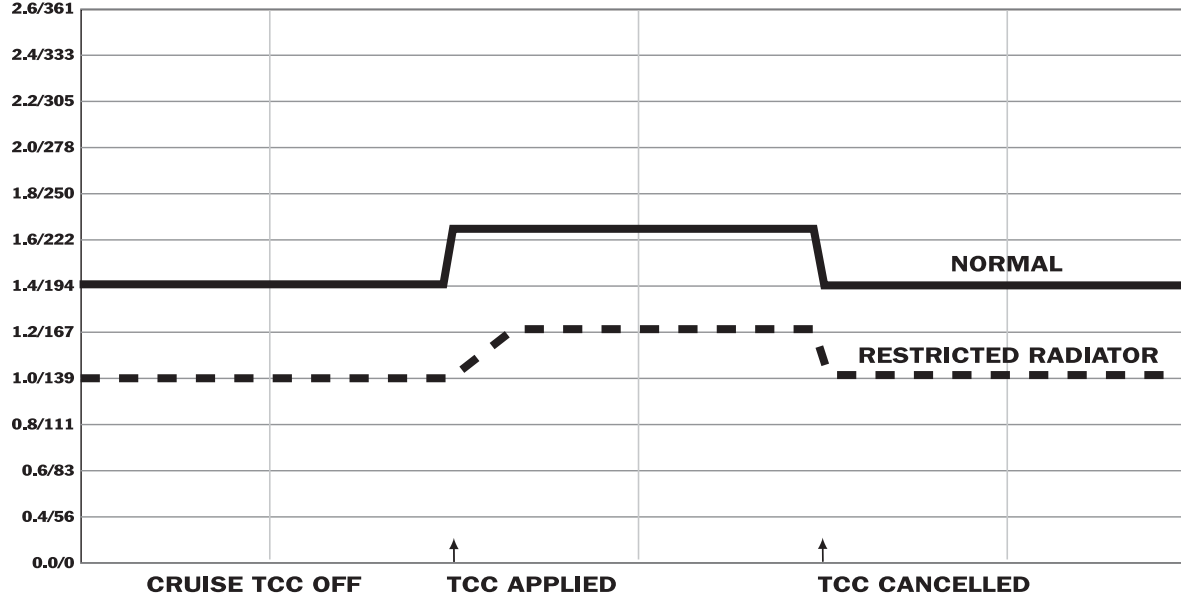

2004R

GPM/HZ

NORMAL & POOR

Event: Hot operation