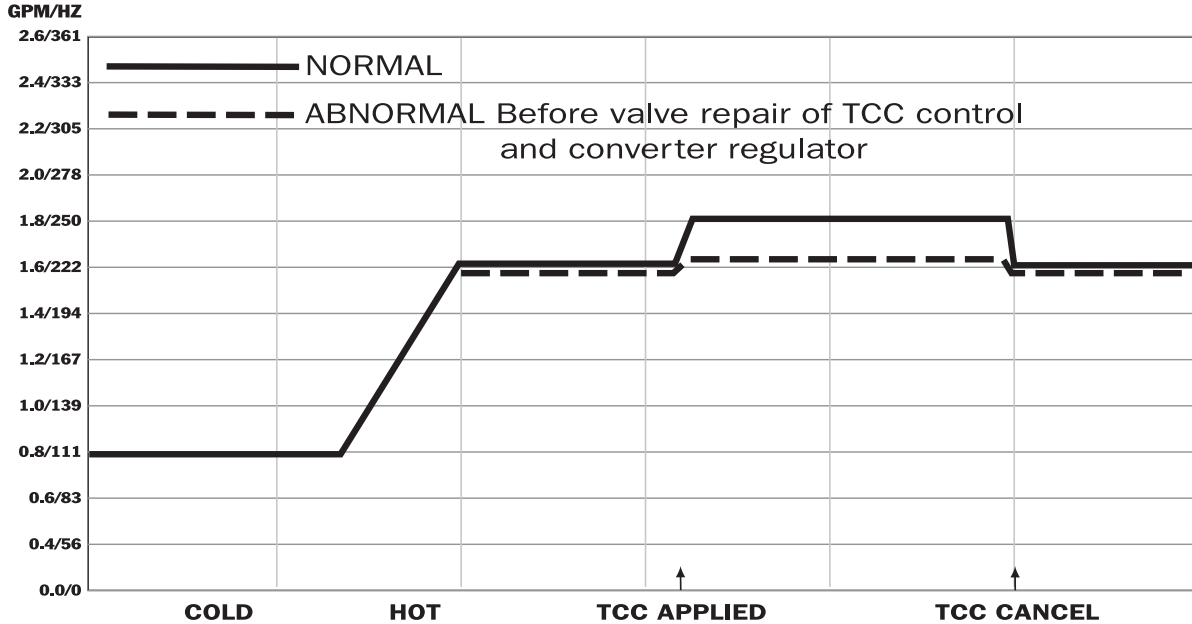

# 4T60, 4T60-E '96 (NOT EC<sup>3</sup>)

**Correction:** Sonnax TCC Apply Valve **84754-22K** or **84754-16K** and required reamer.

*Notes: Minimal to no ramp while watching TCC apply/enable signal on scanner.*