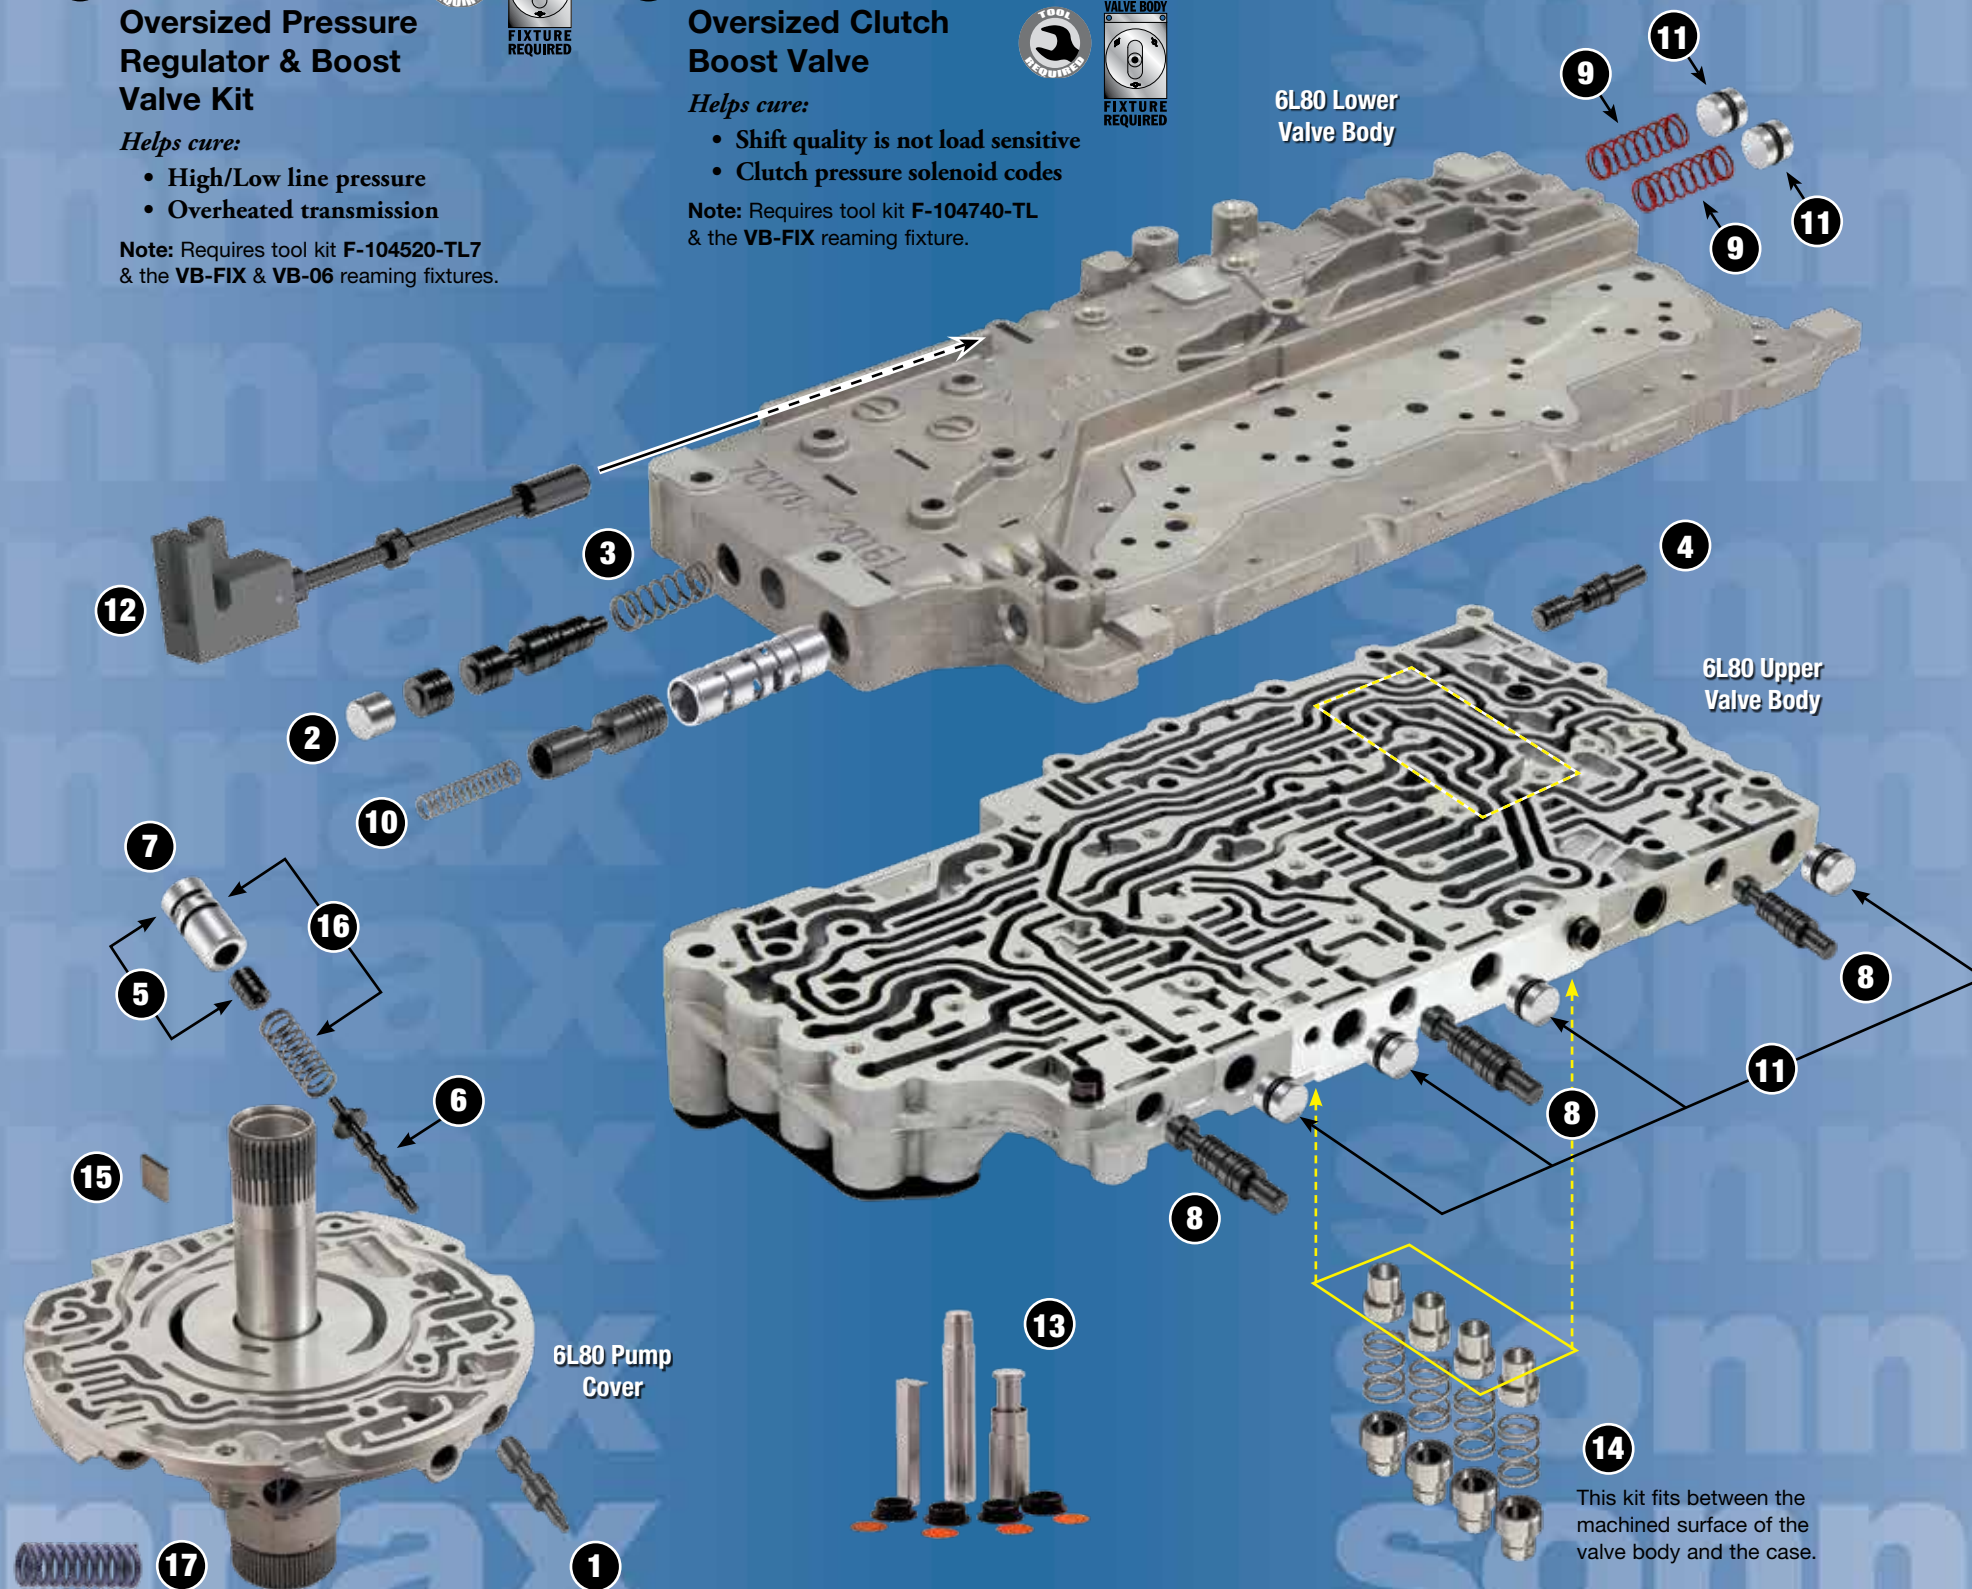

5 104520-01K Boost Valve Kit

6 104520-03K Pressure Regulator Valve Kit

Helps cure:

- High/Low line pressure
- Harsh/Soft shifts

7 104520-07K Oversized Pressure Regulator & Boost Valve Kit

Helps cure:

- High/Low line pressure
- Overheated transmission

Note: Requires tool kit F-104520-TL7 & the VB-FIX & VB-06 reaming fixtures.

8 104740-01 Oversized Clutch Boost Valve

Helps cure:

- Shift quality is not load sensitive
- Clutch pressure solenoid codes

Note: Requires tool kit F-104740-TL & the VB-FIX reaming fixture.

9 104740-02K Clutch Select Valve Spring Kit

Mid 2010-Earlier
Fits 2 Locations

Helps cure:

- Code P0751
- Cruise control disabled

10 104740-09K Compensator Feed Regulator Valve Kit

Helps cure:

- Harsh shifts, CPC codes
- Bump shifts

11 104740-23K O-Ringed End Plug Kit

Fits 6 Locations

Helps cure:

- Shift concerns
- Burnt clutches

12 104740-24K Manual Valve Assembly

Fits 6L45 BMW Only

Helps cure:

- No Forward/Reverse
- Gear ratio codes